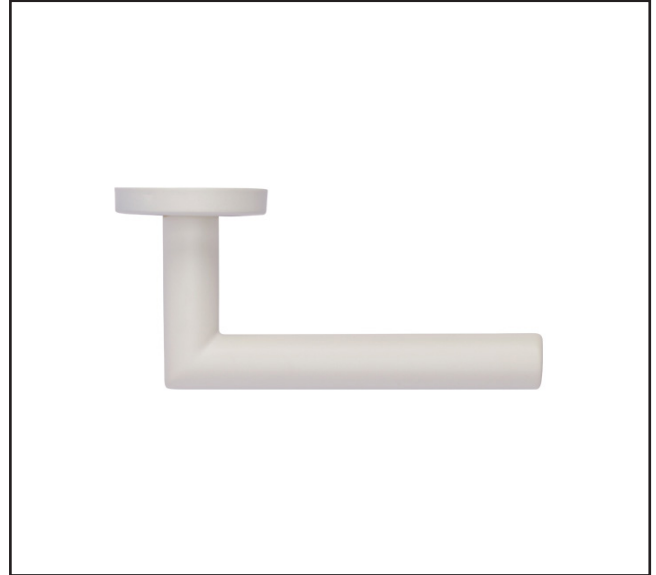

370.7760.72

MITRED Lever Handle Set - Sprung Rose

Product Specification

MITRED Lever Handle Set

Sprung Rose

Pair

Specification

Finish	White
Rose Size	52 x 8mm
Rose Type	Push on Rose
Handle Dia	19mm
Spindle	8mm
Fixings	Bolt Through