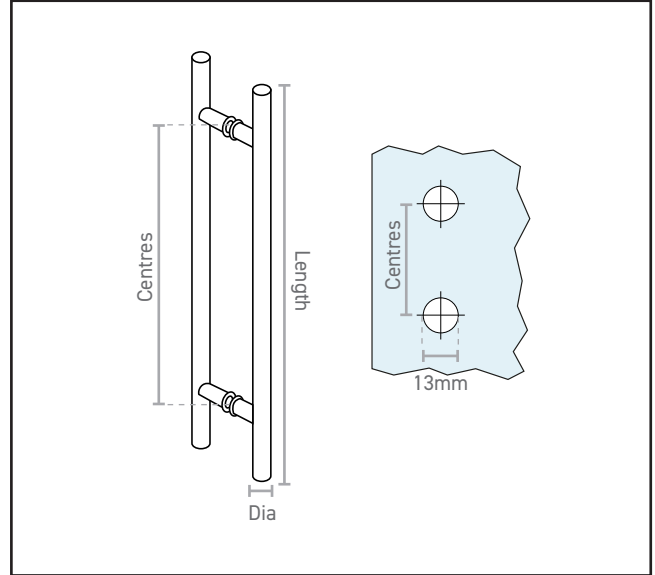

# 120.8000.03

Guardsman Pull Handle - Back to Back - Pair

## Product Specification

Guardsman Style  
Back-to-Back  
Pair

Suitable for glass or timber doors  
Flanges included

## Specification

Finish	Polished Brass
Overall Length	800mm
Fixing Centres	600mm
Handle Diameter	25mm
Fixing Hole Size	13mm Diameter

For more information please contact

01451 824110 | sales@wellinguk.com | www.wellinguk.com