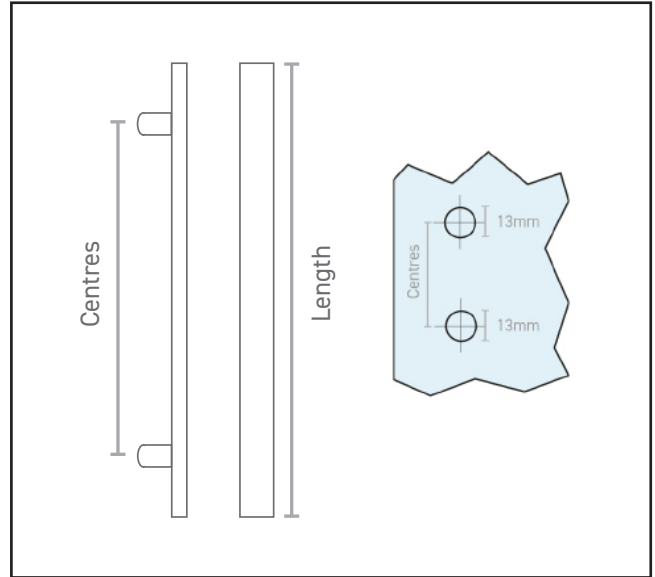

# 120.0850.39

T-Bar Pull Handle with Knurled Grip – Back to Back – 1000mm Centres – 25mm Dia

## Product Specification

Includes fixings for glass and timber doors

Glass Thickness 10-12mm

Timber Door Thickness 44-54mm

## Specification

Finish	Black
Fixing Centres	1000mm
Overall Length	1200mm
Diameter	25mm
Fixing Type	Back to Back
Fixing Hole Size	13mm Diameter - Glass Doors

For more information please contact

01451 824110 | sales@wellinguk.com | www.wellinguk.com