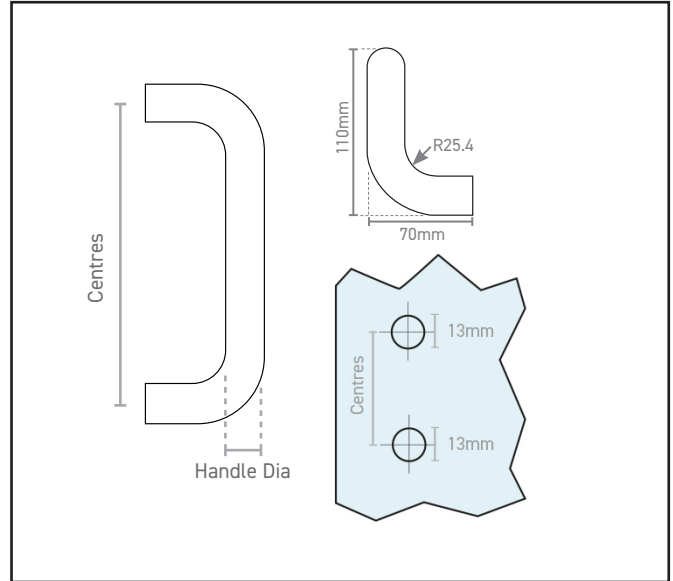

# 120.0022.39

Cranked D Pull Handles – Back to Back – Grade 304 - 25mm Dia

## Product Specification

Back-to-Back - Pair  
Suitable for glass or timber doors  
Flanges included

## Specification

Finish	Black
Grade	304
Length	600mm
Fixing Centres	600mm
Handle Diameter	25mm
Fixing Hole Size	13mm Diameter