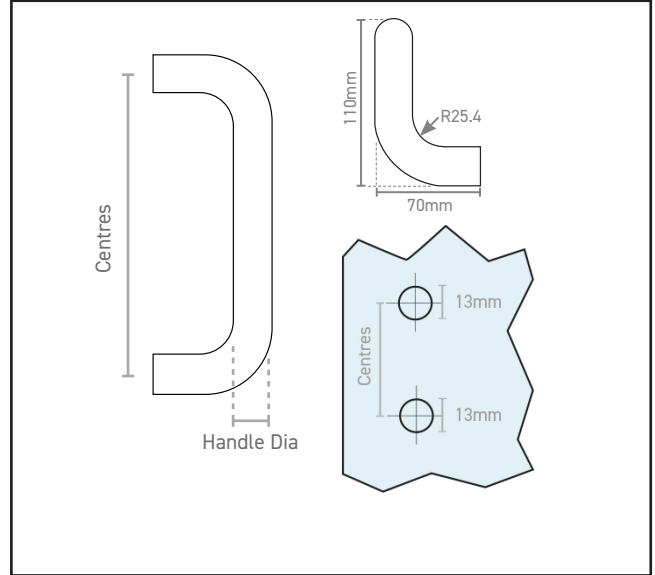

120.0012.39

Cranked D Pull Handles - Back to Back

Product Specification

Cranked D Pull Handles
Back to Back

Bolts Included
Pair

Specification

Finish	Black
Fixing Type:	Back to Back
Fixing Centres	300mm
Handle Diameter	19mm
Fixing Hole Size	13mm Diameter - Glass Doors