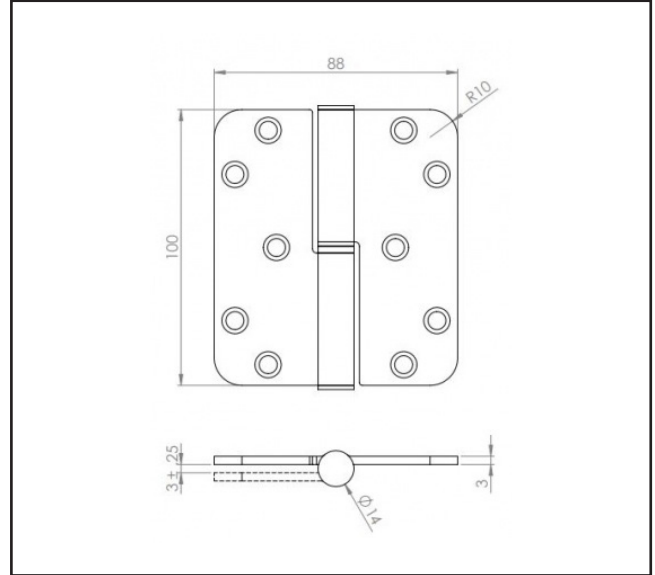

550.9631.01

Lift Off Hinge - Right Hand - Radius Corners

Product Specification

Lift off, washed hinges, suitable for use with aluminium and timber door frames

Please note that these hinges are handed, see below handing diagram

Specification

| | |
|-----------------|-------------------|
| Finish | Satin Zinc Plated |
| Handing | Right Hand |
| Size | 100 x 88 x 3mm |
| Max Door Weight | 120kg |
| Screws Included | Yes |
| Fire Rated | Yes |
| Sold as | Each |