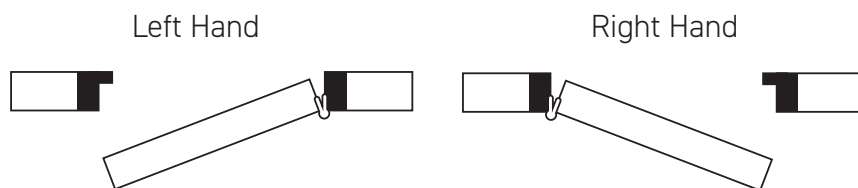

550.9631.01

Lift Off Hinge - Right Hand - Radius Corners

Product Specification

Lift off, washed hinges, suitable for use with aluminium and timber door frames

Please note that these hinges are handed, see below handing diagram

Specification

| | |
|-----------------|-------------------|
| Finish | Satin Zinc Plated |
| Handing | Right Hand |
| Size | 100 x 88 x 3mm |
| Max Door Weight | 120kg |
| Screws Included | Yes |
| Fire Rated | Yes |
| Sold as | Each |