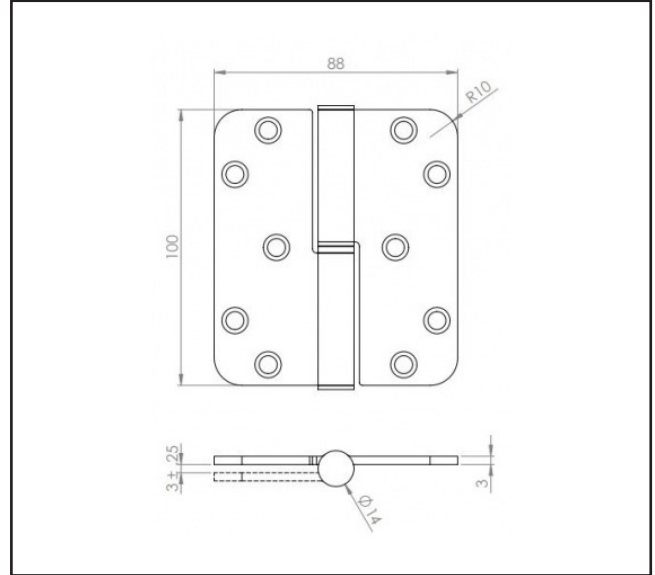

550.9625.01

Lift Off Hinge - Left Hand - Radius Corners

Product Specification

Lift off, washered hinges, suitable for use with aluminium and timber door frames

Please note that these hinges are handed, see below handing diagram

Specification

Finish	Satin Zinc Plated
Handing	Left Hand
Size	100 x 88 x 3mm
Max Door Weight	120kg
Screws Included	Yes
Fire Rated	Yes
Sold as	Each