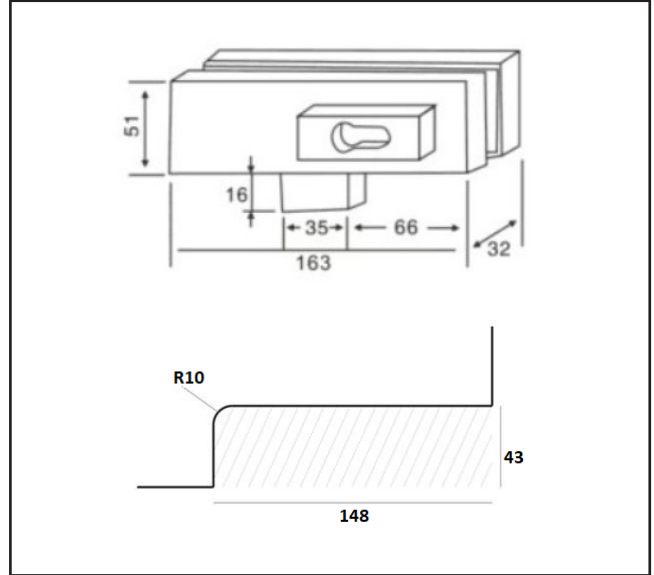

570.9019.39

Corner Patch Lock - Euro Profile - Flat Strike Included

Product Specification

For use with frameless glass doors
Flat floor strike included/p>
Cylinders sold separately
Bolt protrudes 19mm

Specification

Finish	Black
Glass Thickness	10-12mm

For more information please contact

01451 824110 | sales@wellinguk.com | www.wellinguk.com

Welling Ironmongery Ltd, Unit R1, Bourton Industrial Park, Bourton on the Water GL54 2HQ