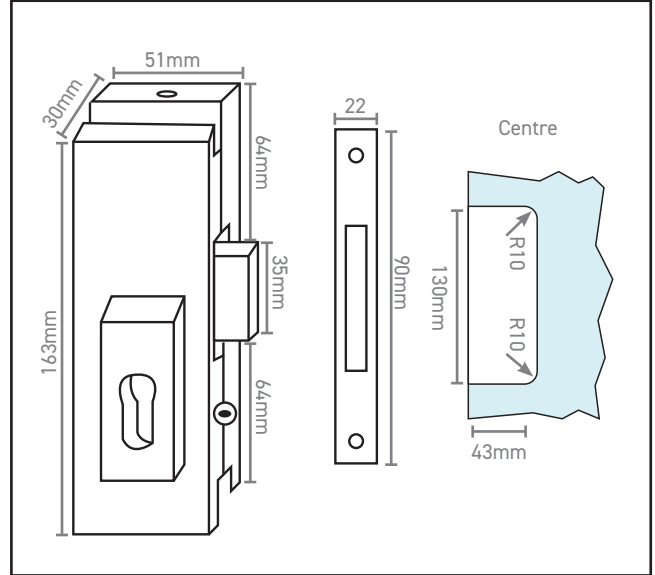

# 570.9005.76

Centre Patch Lock - Euro Profile

## Product Specification

A centre patch lock for use with frameless glass doors

Operated by a euro cylinder (not included)

Bolt protrudes 19mm

Use our 570.0002.76 glass-to-glass strike for glass side panel applications

## Specification

Finish	Satin Brass
Glass Thickness	10-12mm
Cylinder Included	No

For more information please contact

01451 824110 | sales@wellinguk.com | www.wellinguk.com

Welling Ironmongery Ltd, Unit R1, Bourton Industrial Park, Bourton on the Water GL54 2HQ