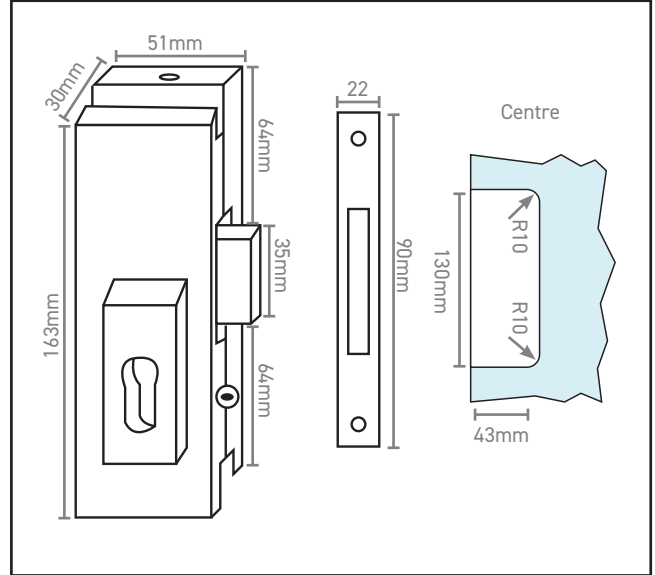

570.9005.39

Centre Patch Lock - Euro Profile

Product Specification

A centre patch lock for use with frameless glass doors

Operated by a euro cylinder (not included)

Bolt protrudes 19mm

Use our 570.0002.01 glass-to-glass strike for glass side panel applications

Specification

Finish	Black
Glass Thickness	10-12mm
Cylinder Included	No

For more information please contact

01451 824110 | sales@wellinguk.com | www.wellinguk.com

Welling Ironmongery Ltd, Unit R1, Bourton Industrial Park, Bourton on the Water GL54 2HQ