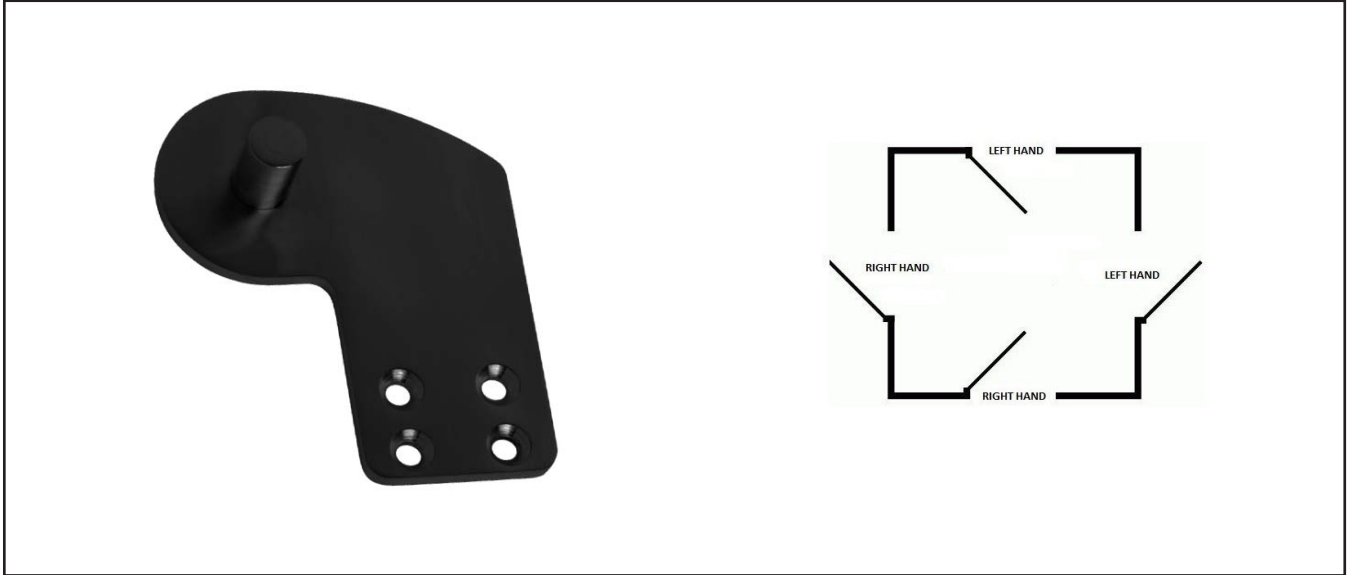

# 570.6080.39

HUSH - Offset Top Centre - Left Hand

## Product Specification

Offset Top Centre  
Left handing