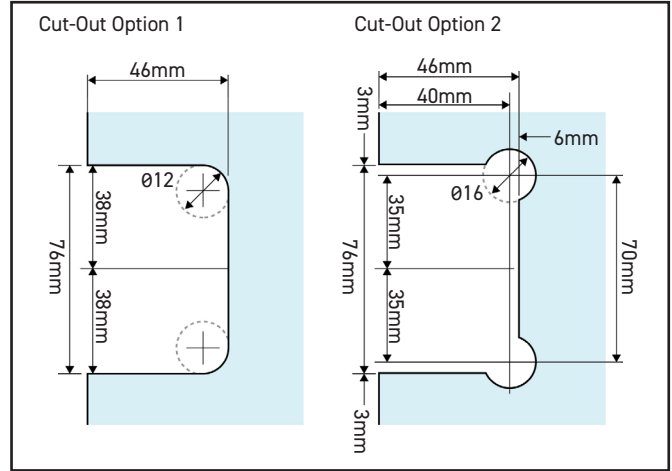

570.0920.05

Glass/Glass Shower Hinge - Heavy Duty

Specification

Finish	Satin Chrome
Glass Thickness	10-12mm
Type	Glass to Wall - Heavy Duty
Max Door Weight	45kg - 2 Hinges 55kg - 3 Hinges
Max Door Width	950mm
Glass Difference	3-5mm Between Glass Panels