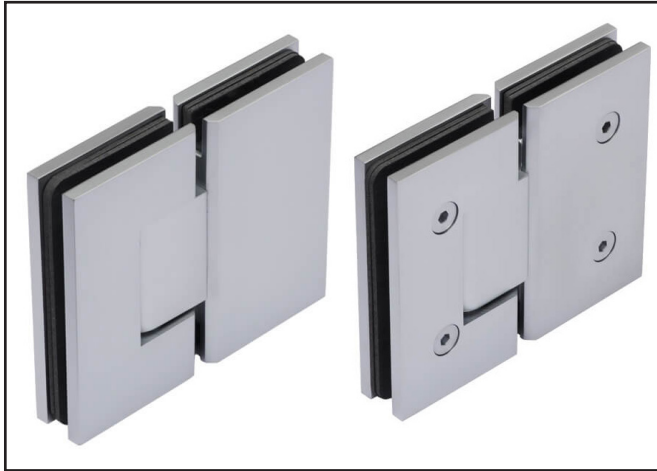

570.0920.05

Glass/Glass Shower Hinge - Heavy Duty

Specification

Finish	Satin Chrome
Glass Thickness	10-12mm
Type	Glass to Wall - Heavy Duty
Max Door Weight	45kg - 2 Hinges 55kg - 3 Hinges
Max Door Width	950mm
Glass Difference	3-5mm Between Glass Panels