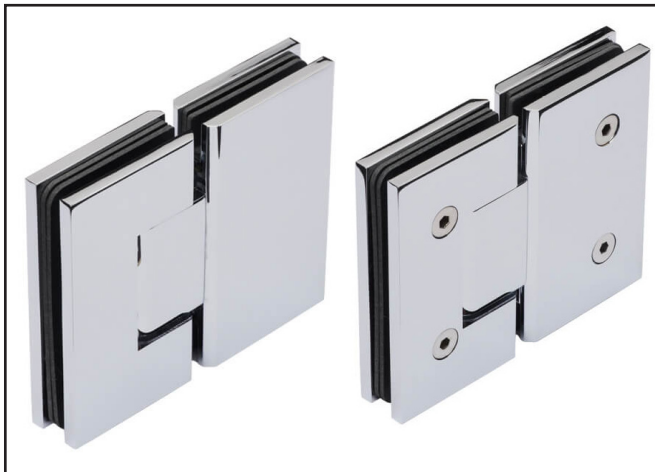

570.0920.04

Glass/Glass Shower Hinge - Heavy Duty

Specification

Finish	Polished Chrome
Glass Thickness	10-12mm
Type	Glass to Wall - Heavy Duty
Max Door Weight	45kg - 2 Hinges 55kg - 3 Hinges
Max Door Width	950mm
Glass Difference	3-5mm Between Glass Panels