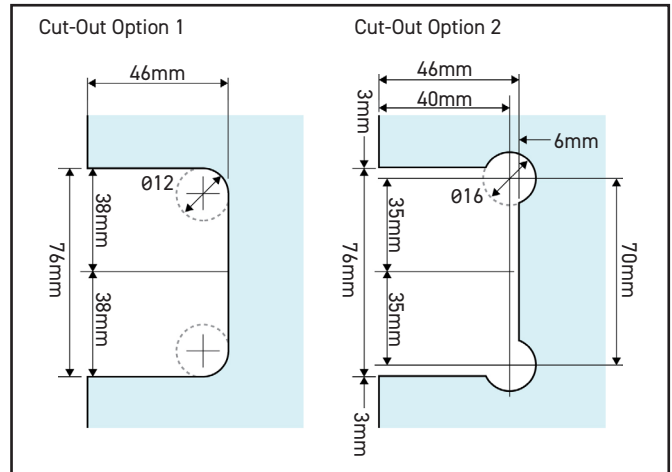

570.0920.04

Glass/Glass Shower Hinge - Heavy Duty

Specification

Finish	Polished Chrome
Glass Thickness	10-12mm
Type	Glass to Wall - Heavy Duty
Max Door Weight	45kg - 2 Hinges 55kg - 3 Hinges
Max Door Width	950mm
Glass Difference	3-5mm Between Glass Panels