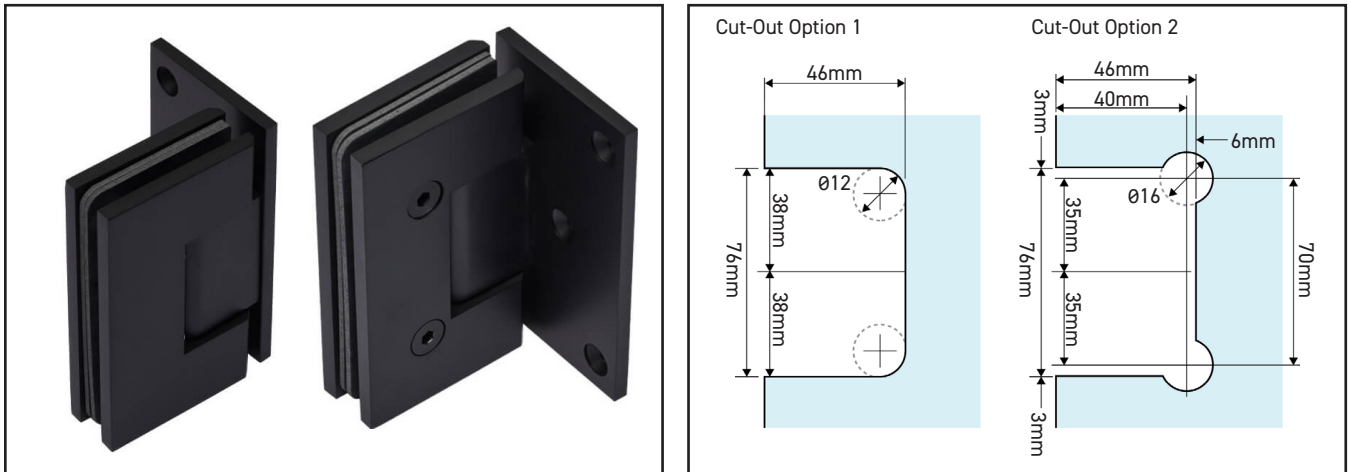

# 570.0900.39

Glass/Wall Offset Plate Shower Hinge - Heavy Duty

## Specification

Finish	Black
Glass Thickness	10-12mm
Type	Glass to Wall - Heavy Duty
Max Door Weight	45kg - 2 Hinges   55kg - 3 Hinges
Max Door Width	950mm

For more information please contact

01451 824110 | sales@wellinguk.com | www.wellinguk.com