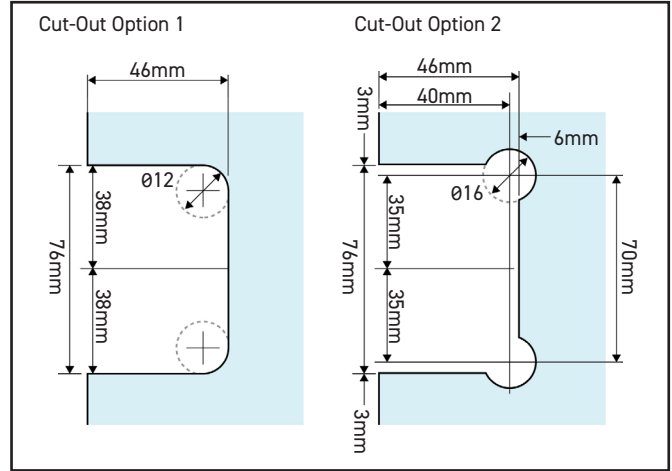

570.0900.04

Glass/Wall Offset Plate Shower Hinge - Heavy Duty

Specification

Finish	Polished Chrome
Glass Thickness	10-12mm
Type	Glass to Wall - Heavy Duty
Max Door Weight	45kg - 2 Hinges 55kg - 3 Hinges
Max Door Width	950mm