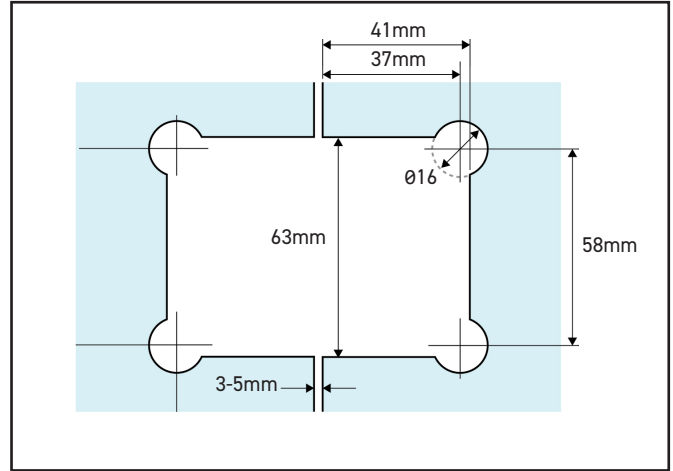

570.0420.76

Glass/Glass Shower Hinge

Specification

Finish	Satin Brass
Glass Thickness	8-10mm
Type	Glass to Glass
Max Door Weight	37kg - 2 Hinges 45kg - 3 Hinges
Max Door Width	900mm
Glass Difference	3-5mm Between Glass Panels