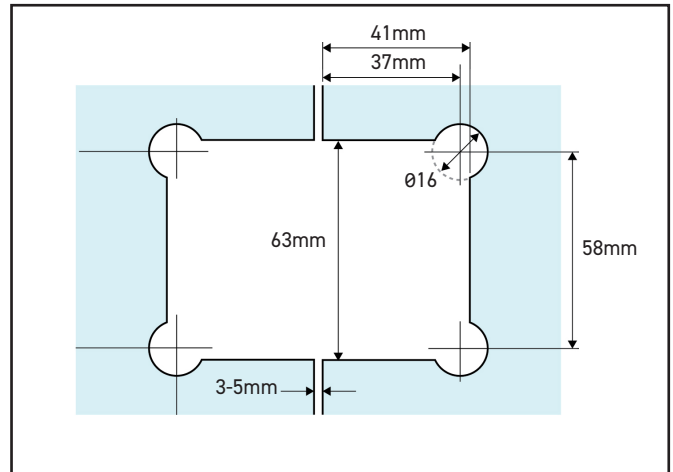

570.0420.05

Glass/Glass Shower Hinge

Specification

Finish	Satin Chrome
Glass Thickness	8-10mm
Type	Glass to Glass
Max Door Weight	37kg - 2 Hinges 45kg - 3 Hinges
Max Door Width	900mm
Glass Difference	3-5mm Between Glass Panels