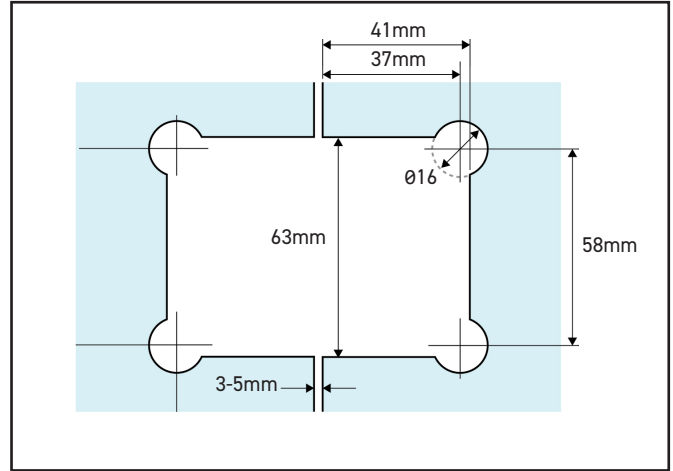

# 570.0420.04

Glass/Glass Shower Hinge

## Specification

Finish	Polished Chrome
Glass Thickness	8-10mm
Type	Glass to Glass
Max Door Weight	37kg - 2 Hinges   45kg - 3 Hinges
Max Door Width	900mm
Glass Difference	3-5mm Between Glass Panels

For more information please contact