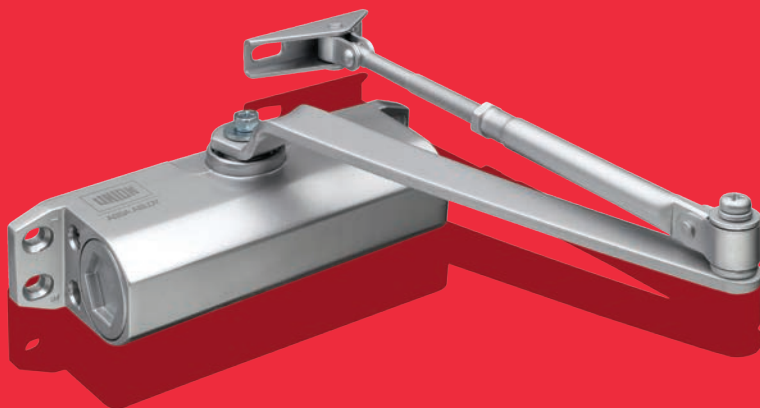

CE3 **F**

**MAKE IT
UNION**

The new CE3F Fixed Size 3 Rack and Pinion Door Closer

UNION[®]

ASSA ABLOY

Trusted by **Professionals**

ASSA ABLOY, the global leader
in door opening solutions

Quality, Reliability, Expertise...

...three solid reasons to choose UNION

UNION quality

Achieving the perfect combination of technology and materials, each and every one of our products is manufactured to the highest specification – resulting in a quality of product that others can only aspire to.

The new CE3F Fixed Size 3 Rack and Pinion Door Closer

-  Marked to EN 1154 in all 3 mounting positions
-  Fire rated for timber (FD120) and metal (FD240) fire doors
-  certifire approved
-  Remarkably robust, yet provides incredible value for money

3. Easy to adjust

- Adjustable arm allows the CE3F to be easily installed and adjusted in multiple applications.

4. Easy to set up

- Side mounted door speed and latch controls for convenient access - allowing easy and accurate set up of the door opening and closing.