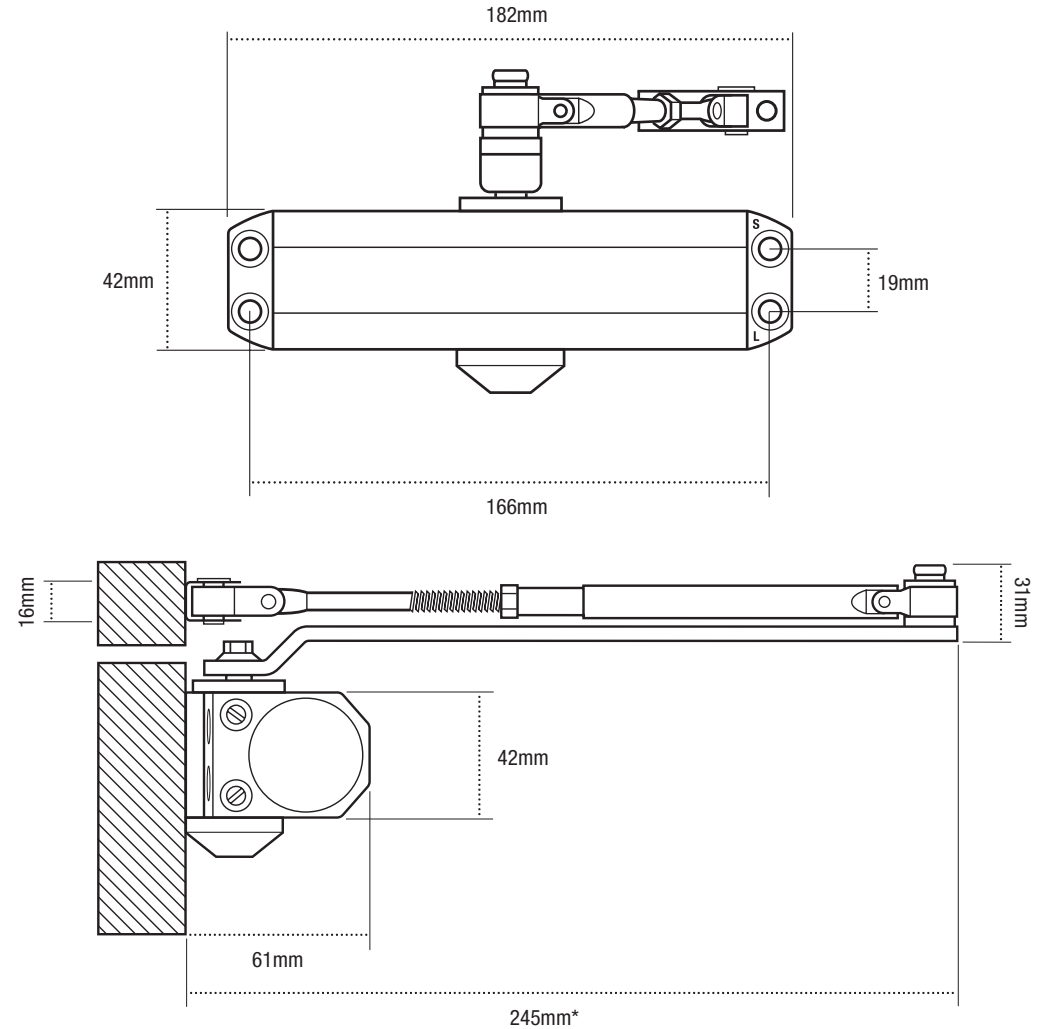

- 10 year guarantee for peace of mind

- 130° maximum angle of opening (controlled closing)

- Adjustable closing speed from 130° open to 15° open

- Adjustable latch action for final 15°

- Adjustable arm set for regular, transom and parallel arm installation

- Additional bracket included for parallel arm mounting

- Please visit www.uniononline.co.uk/dop for declaration of performance documentation

Product Dimensions

*Projection will vary as frame depth changes from flush frame shown