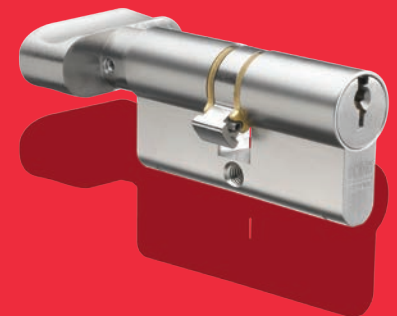

CE3 **F**

**MAKE IT
UNION**

The new CE3F Fixed Size 3 Rack and Pinion Door Closer

UNION[®]

ASSA ABLOY

Trusted by **Professionals**

ASSA ABLOY, the global leader
in door opening solutions

Quality, Reliability, Expertise...

The new CE3F Fixed Size 3 Rack and Pinion Door Closer

-  Marked to EN 1154 in all 3 mounting positions
-  Fire rated for timber (FD120) and metal (FD240) fire doors
-  certifire approved
-  Remarkably robust, yet provides incredible value for money

2. Easy to install

- Quick and easy fitting process with specific template for each mounting position, to prevent mistakes. Installation video available at www.uniononline.co.uk/CE3F
- Uses the same footprint and fixing dimensions as most popular UK door designs – can be easily retro fitted with minimum effort.
- Non-handed design which provides flexibility - reducing the amount of parts stocked.

3. Easy to adjust

- Adjustable arm allows the CE3F to be easily installed and adjusted in multiple applications.

4. Easy to set up

- Side mounted door speed and latch controls for convenient access - allowing easy and accurate set up of the door opening and closing.