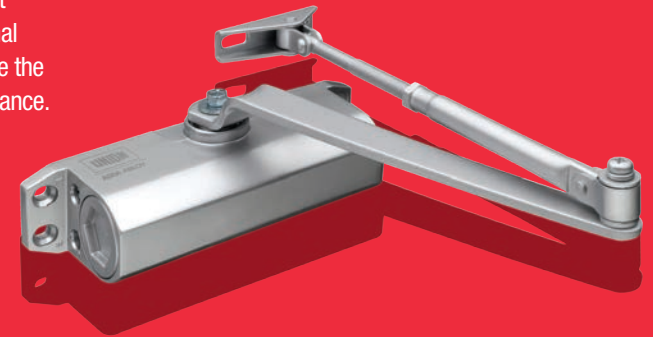

UNION reliability

All of our products undergo the most rigorous testing – way beyond normal UK standards – in order to guarantee the longest lifetime of excellent performance.