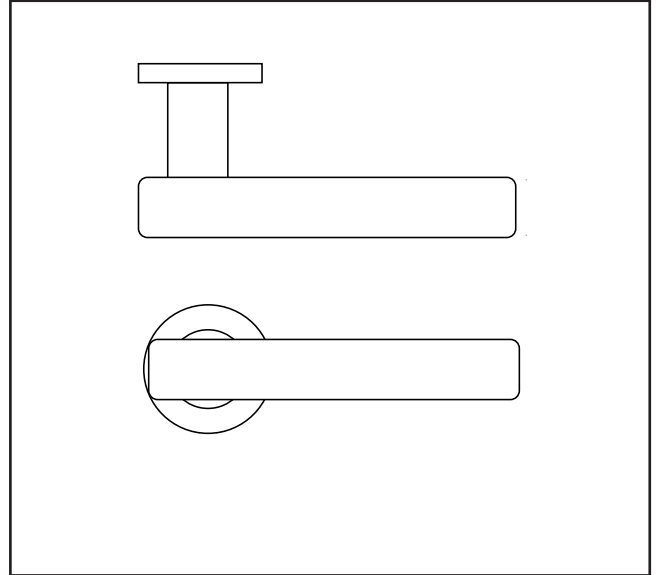

370.7770.43

T-Bar Lever Handle Set - Sprung

Product Specification

T-Bar Lever Handle Set
Sprung Rose

Push on Rose
Pair

Specification

Finish	Copper
Rose Size	52 x 8mm
Rose Type	Push on Rose
Handle Dia	19mm
Spindle	8mm
Fixings	Bolt Through