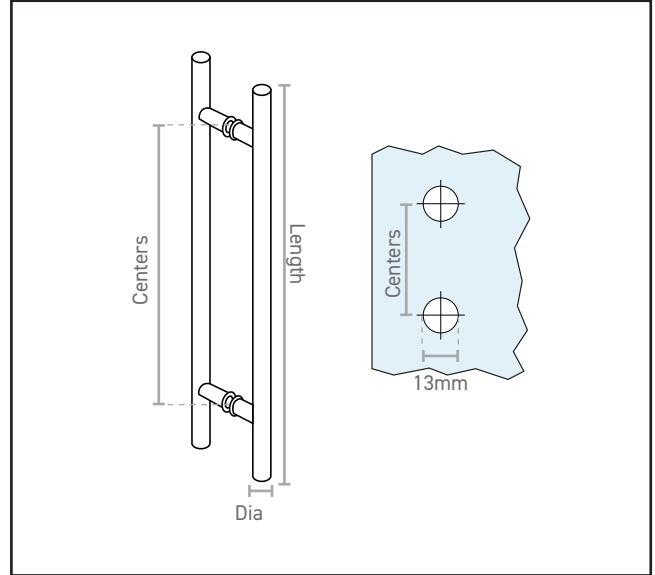

120.7500.43

Guardsman Pull Handle - Back to Back - Pair

Product Specification

Guardsman Style
Back-to-Back
Pair

Suitable for glass or timber doors
Flanges included

Specification

Finish	Copper
Overall Length	750mm
Fixing Centres	600mm
Handle Diameter	19mm
Fixing Hole Size	13mm Diameter