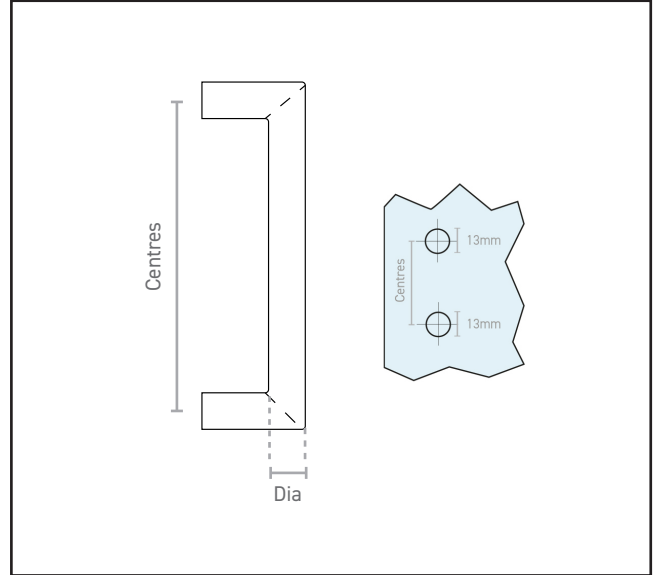

# 120.3901.76

Mitred Pull Handles - Back to Back

## Product Specification

Mitred Pull Handles  
Back to Back

Suitable for timber and glass doors  
Pair

## Specification

Finish	Copper
Fixing Centres	600mm
Handle Diameter	19mm
Fixing Type	Back to Back
Fixing Hole Size	13mm Diameter - Glass Doors

For more information please contact

01451 824110 | sales@wellinguk.com | www.wellinguk.com