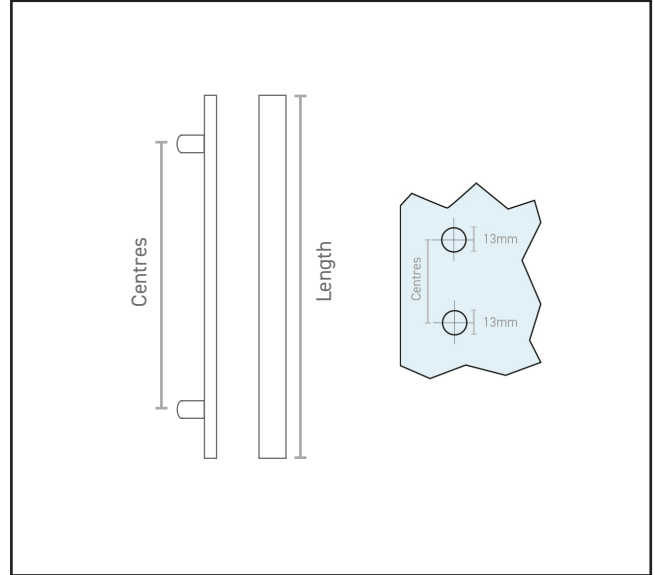

120.1201.43

Guardsman Pull Handles - Back to Back

Product Specification

Guardsman Pull Handles
Back to Back

Includes fixings for glass and timber doors
Pair

Specification

Finish	Copper
Fixing Centres	1000mm
Overall Length	1200mm
Diameter	25mm
Fixing Type	Back to Back
Fixing Hole Size	13mm Diameter - Glass Doors