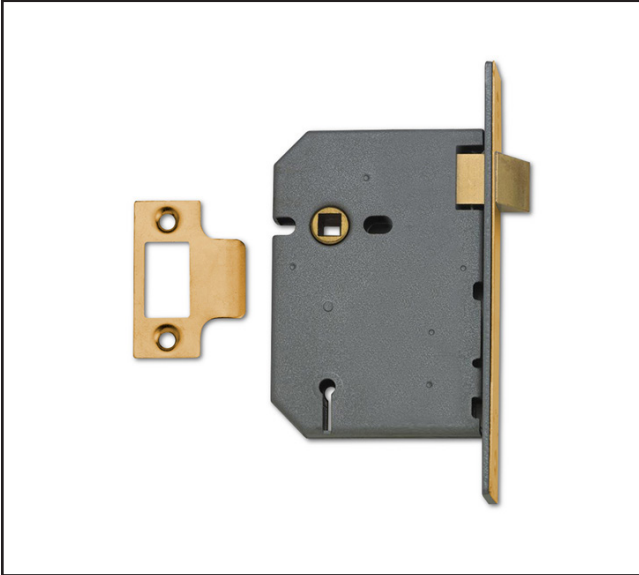

640.2657.03

Union 2657 Large Case Mortice Latch - 76mm

Product Specification

Faceplate Width 25mm

Non Handed

Specification

Brand	Union
Finish	Polished Brass
Case Type	Latch
Case Depth	76mm
Backset	57mm
Follower	8mm