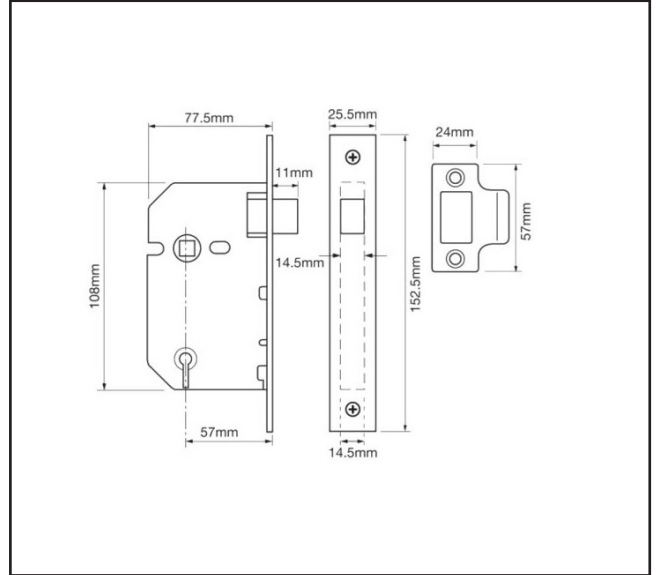

640.2657.03

Union 2657 Large Case Mortice Latch - 76mm

Product Specification

Faceplate Width 25mm

Non Handed

Specification

Brand	Union
Finish	Polished Brass
Case Type	Latch
Case Depth	76mm
Backset	57mm
Follower	8mm