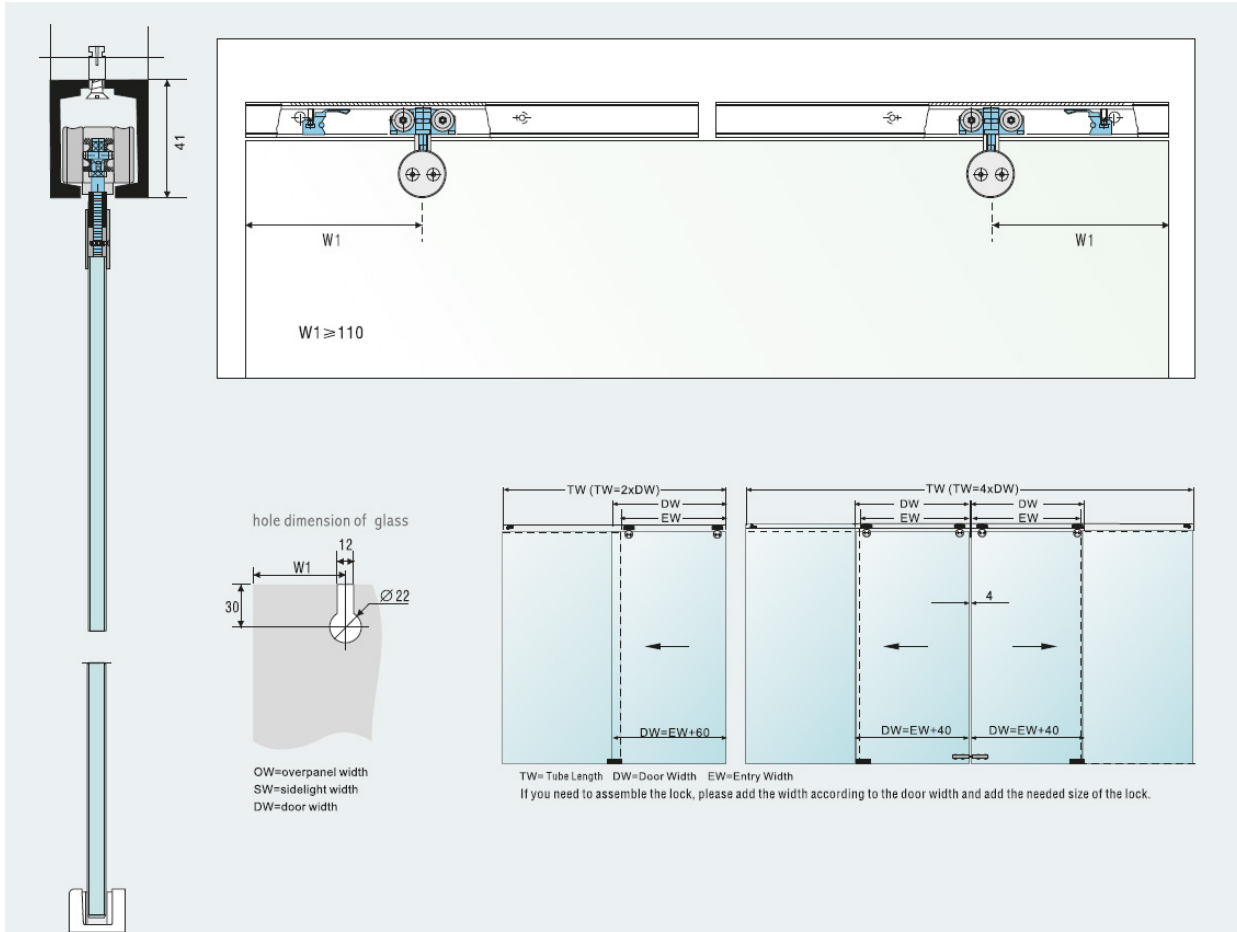

570.0207.01

TG sliding hanger kit for Glass Doors

Specification

Finish	Satin Stainless Steel
Max Weight	120kg max weight
Finish	Satin Stainless Steel
Included	2 x rollers. 2 x stops. 1 x guide
	Glass door height is floor to ceiling minus 55mm