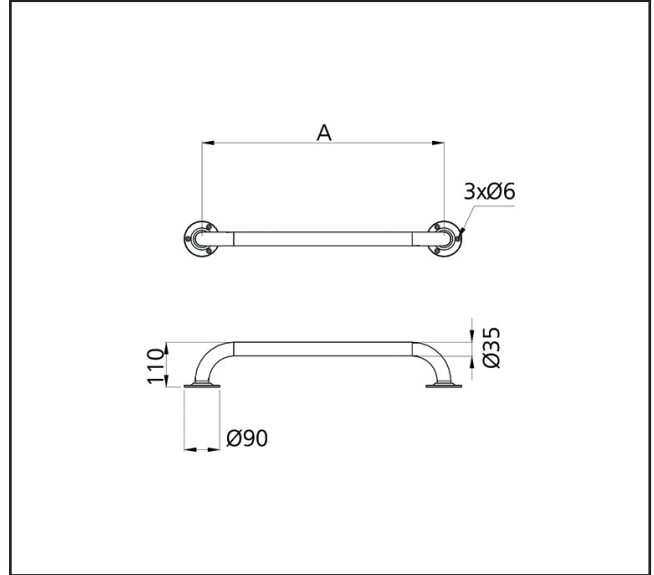

840.0001.34

Disabled Grab Rail - Face Fix - 610 x 35mm

Product Specification

High quality powder coated finish

Standard fixings included

Specification

Colour	White
Length	610mm
Diameter	35mm
Fixings Included	Yes