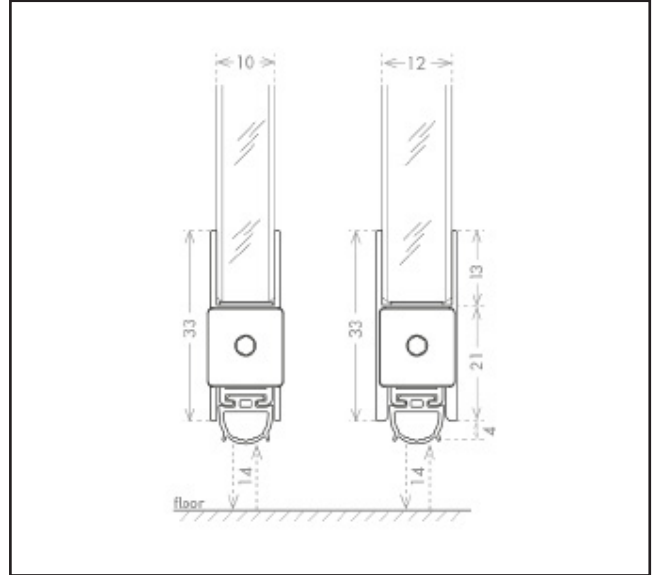

710.6273.11

Glass Door Drop Down Seal - 630mm

Product Specification

Can be cut down by a maximum of 150mm to 480mm

Glass Thickness 10/12mm

Specification

Colour	Silver
Dimensions	630mm x 33mm
Length	630mm
Max Cut-Down Amount	150mm
Seal Drop Length	14mm
Glass Thickness	10/12mm
Acoustic Rating	38 Db Rw