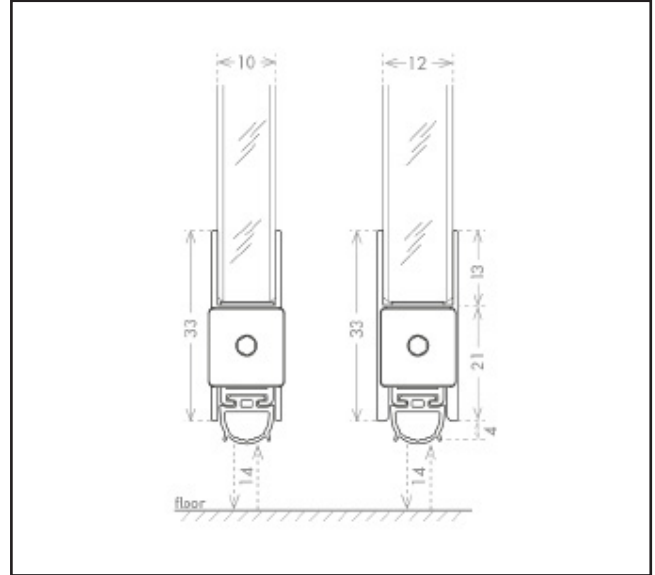

710.2273.39

Glass Door Drop Down Seal - 1030mm

Product Specification

Can be cut down by a maximum of 150mm

Glass Thickness 10/12mm

Specification

Colour	Matt Black
Dimensions	1030mm x 33mm
Length	1030mm
Max Cut-Down Amount	150mm
Seal Drop Length	14mm
Glass Thickness	10/12mm
Acoustic Rating	38 Db Rw