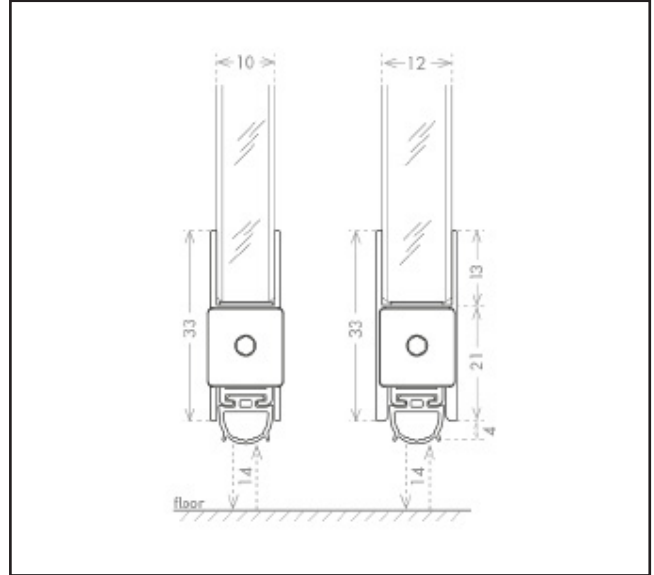

# 710.1273.11

Glass Door Drop Down Seal - 930mm

## Product Specification

Can be cut down by a maximum of 150mm to 780mm

Glass Thickness 10/12mm

### Specification

Colour	Silver
Dimensions	930mm x 33mm
Length	930mm
Max Cut-Down Amount	150mm
Seal Drop Length	14mm
Glass Thickness	10/12mm
Acoustic Rating	38 Db Rw

For more information please contact

01451 824110 | [sales@wellinguk.com](mailto:sales@wellinguk.com) | [www.wellinguk.com](http://www.wellinguk.com)