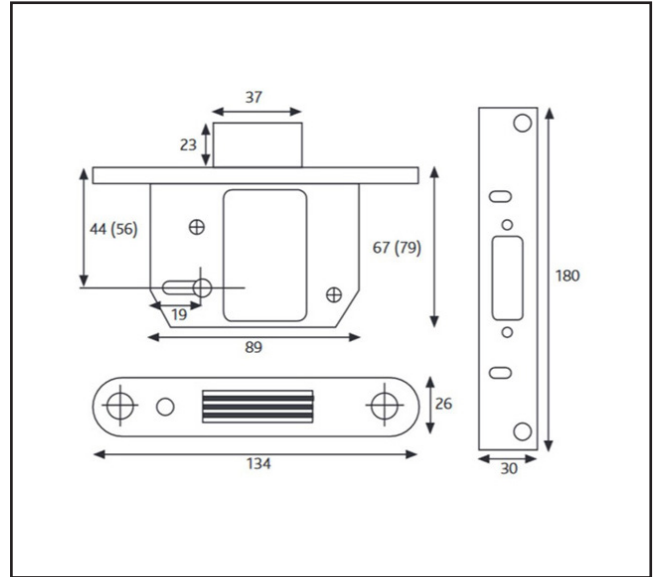

# 640.0361.01

ERA Fortress 5 Lever Deadlock - 76mm - Keyed to Differ

## Product Specification

The Era Fortress is a British Standard High Security Mortice Lock which complies to the new BS 3621:2007 standard.

Higher security and strength. Designed with hardened steel plates to resist drilling and two hardened steel plates in the deadbolt to resist hacksawing. 1,000 key variations for added security.

## Specification

Brand	ERA
Finish	Satin Stainless Steel
Type	Deadlock
Keying	Keyed to Differ
Lock Mechanism	5 Lever
Key Differs	1,000
Backset	56mm
Case Depth	76mm
Case Height	89mm
Forend Length	134mm
Forend Width	26mm