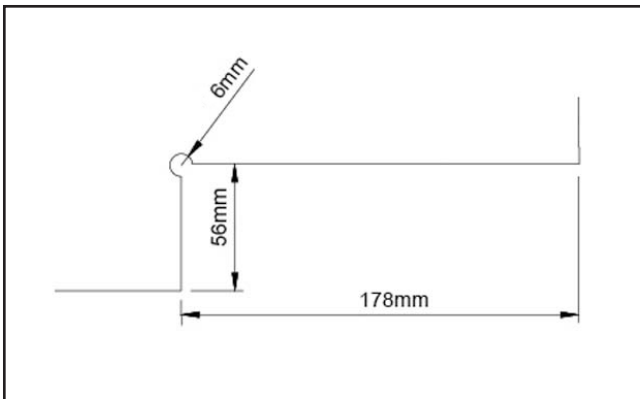

# 570.5080.01

Hydraulic Patch Fitting - Bottom

## Specification

Finish	Satin Stainless Steel
Glass Thickness	10-12mm
Max Door Width	1000mm
Max Door Weight	100kg
Hold Open	No
Opening Angle	150 degrees
Sold as	Each