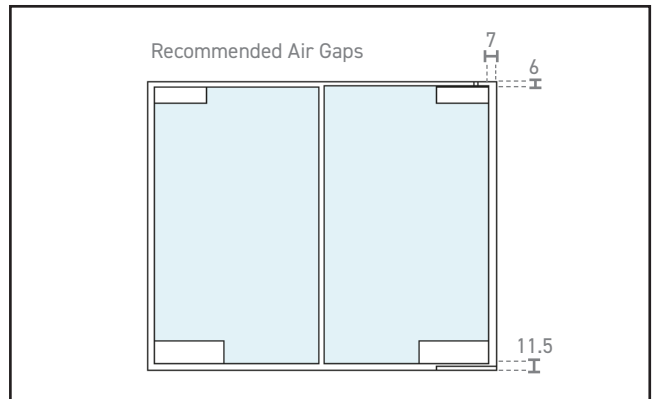

# 570.5080.01

Hydraulic Patch Fitting - Bottom

## Specification

Finish	Satin Stainless Steel
Glass Thickness	10-12mm
Max Door Width	1000mm
Max Door Weight	100kg
Hold Open	No
Opening Angle	150 degrees
Sold as	Each