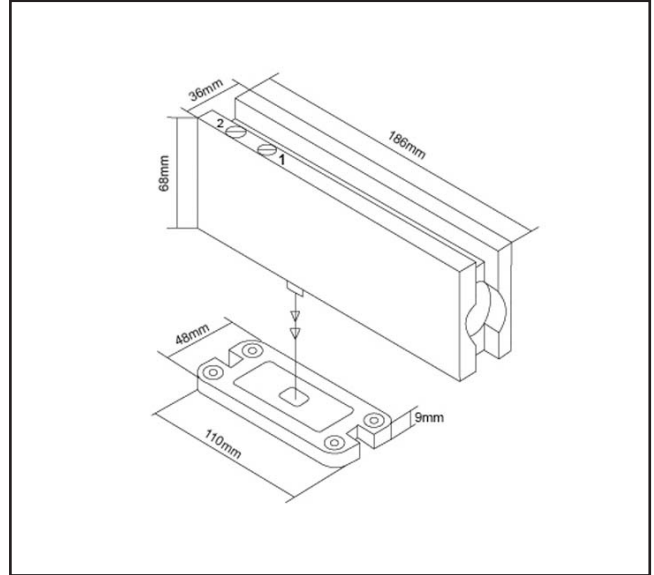

# 570.5080.01

Hydraulic Patch Fitting - Bottom

## Specification

Finish	Satin Stainless Steel
Glass Thickness	10-12mm
Max Door Width	1000mm
Max Door Weight	100kg
Hold Open	No
Opening Angle	150 degrees
Sold as	Each