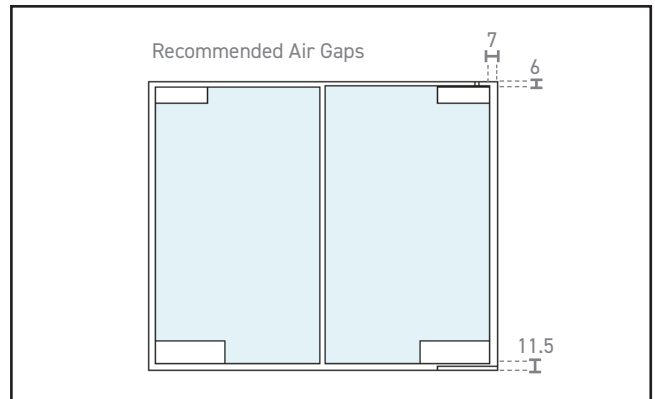

570.5060.39

Hydraulic Patch Fitting - Bottom - Hold Open

Specification

Finish	Black
Glass Thickness	10-12mm
Max Door Width	1000mm
Max Door Weight	100kg
Hold Open	Yes
Opening Angle	150 degrees
Sold as	Each