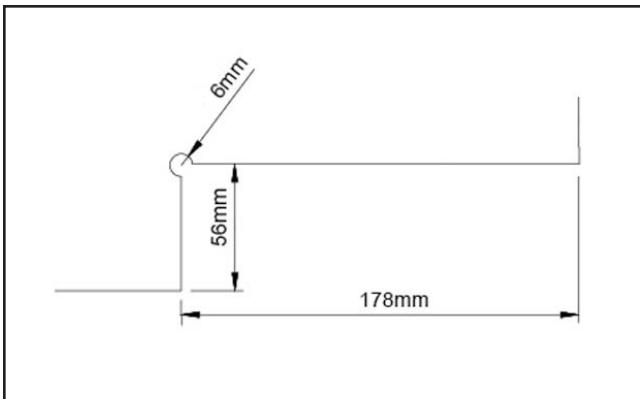

570.5060.39

Hydraulic Patch Fitting - Bottom - Hold Open

Specification

Finish	Black
Glass Thickness	10-12mm
Max Door Width	1000mm
Max Door Weight	100kg
Hold Open	Yes
Opening Angle	150 degrees
Sold as	Each