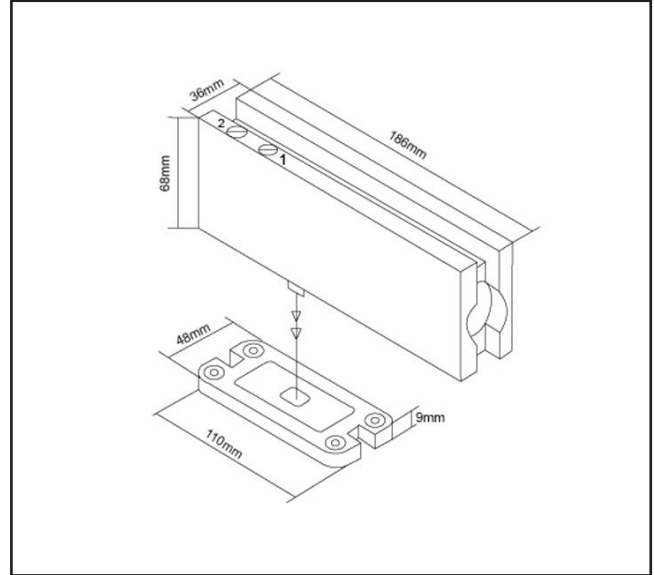

570.5060.39

Hydraulic Patch Fitting - Bottom - Hold Open

Specification

Finish	Black
Glass Thickness	10-12mm
Max Door Width	1000mm
Max Door Weight	100kg
Hold Open	Yes
Opening Angle	150 degrees
Sold as	Each