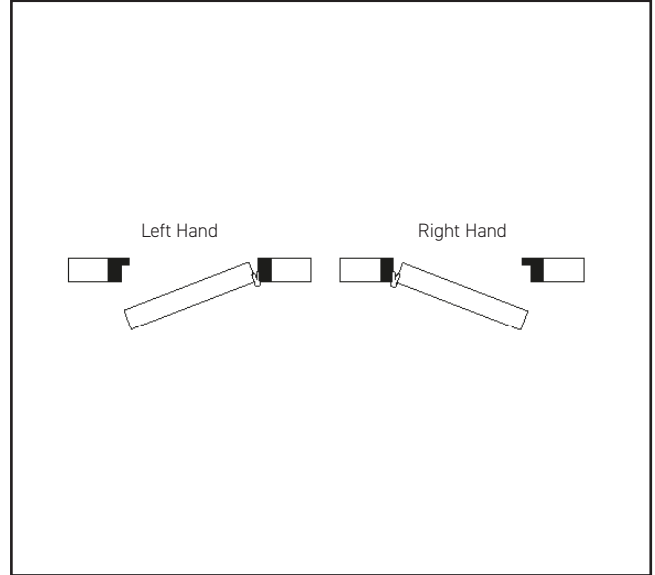

550.1710.39

Rising Butt Hinge 100 x 76mm - Right Hand - Heavy Duty - Pair

Product Specification

Heavy Duty
Suitable for 60kg Doors
Sold as Pair

Specification

Finish	Black
Handing	Right Hand
Size	102 x 76mm
Screws Included	Yes
Sold as	Pair