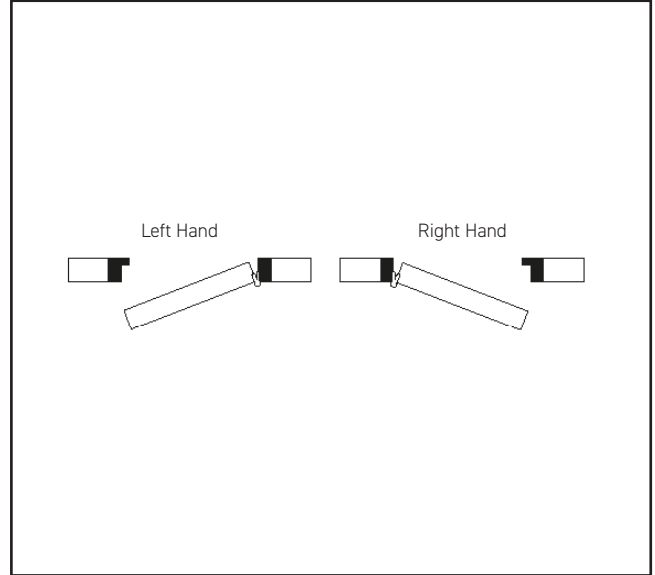

# 550.1700.01

Rising Butt Hinge 100 x 76mm - Left Hand - Heavy Duty - Pair

## Product Specification

Heavy Duty  
Suitable for 60kg Doors  
Sold as Pair

## Specification

Finish	Satin Stainless Steel
Handing	Left Hand
Size	102 x 76mm
Screws Included	Yes
Sold as	Pair

For more information please contact

01451 824110 | [sales@wellinguk.com](mailto:sales@wellinguk.com) | [www.wellinguk.com](http://www.wellinguk.com)