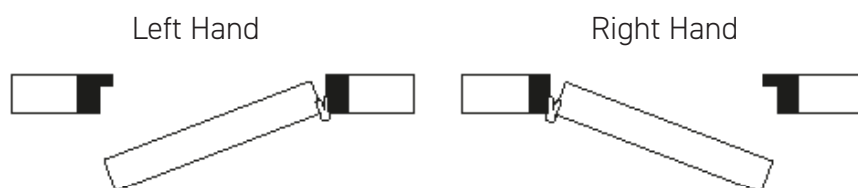

550.4185.01

Lift Off Hinge - Right Hand - Radius Corners

Product Specification

Lift off, washed hinges, suitable for use with aluminium and timber door frames

Please note that these hinges are handed, see below handing diagram

Specification

Finish	Satin Zinc Plated
Handing	Right Hand
Size	100 x 88 x 3mm
Max Door Weight	120kg
Screws Included	Yes
Sold as	Pair

For more information please contact

01451 824110 | sales@wellinguk.com | www.wellinguk.com