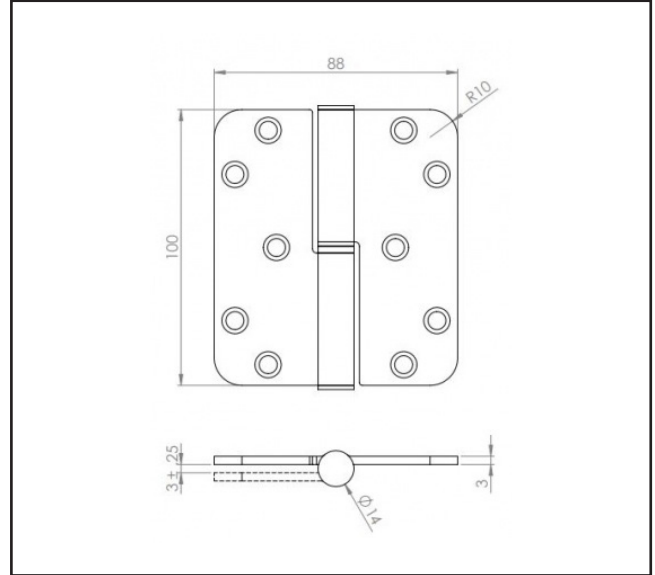

550.4185.01

Lift Off Hinge - Right Hand - Radius Corners

Product Specification

Lift off, washed hinges, suitable for use with aluminium and timber door frames

Please note that these hinges are handed, see below handing diagram

Specification

Finish	Satin Zinc Plated
Handing	Right Hand
Size	100 x 88 x 3mm
Max Door Weight	120kg
Screws Included	Yes
Sold as	Pair

For more information please contact

01451 824110 | sales@wellinguk.com | www.wellinguk.com