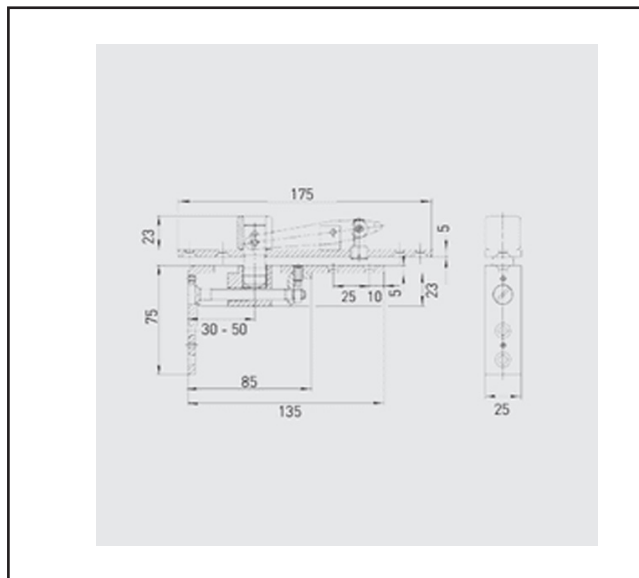

## Product Specification

Pivot pin 43 mm

Type B top centre complete for double action wood doors

Adjustable pivot hinge for double-action doors