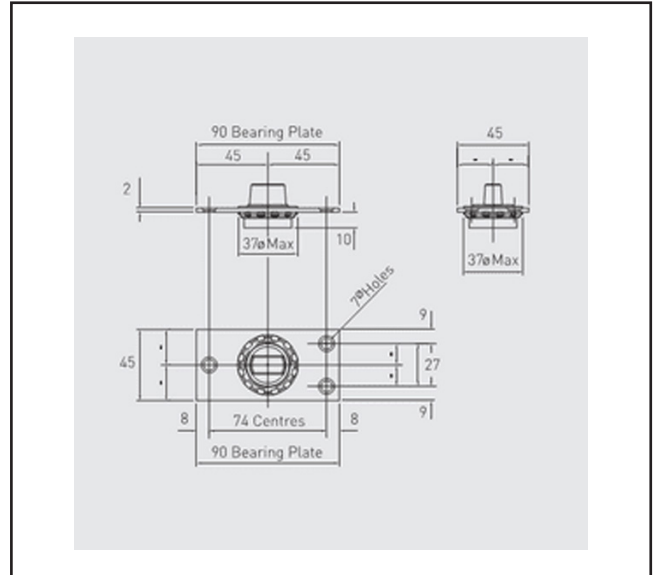

Geze free swinging floor pivot

Product Specification

Specification

Colour	Silver
Size	90 x 44mm

520.9344.11

Geze Double Action armset

Product Specification

12mm Guide Rail