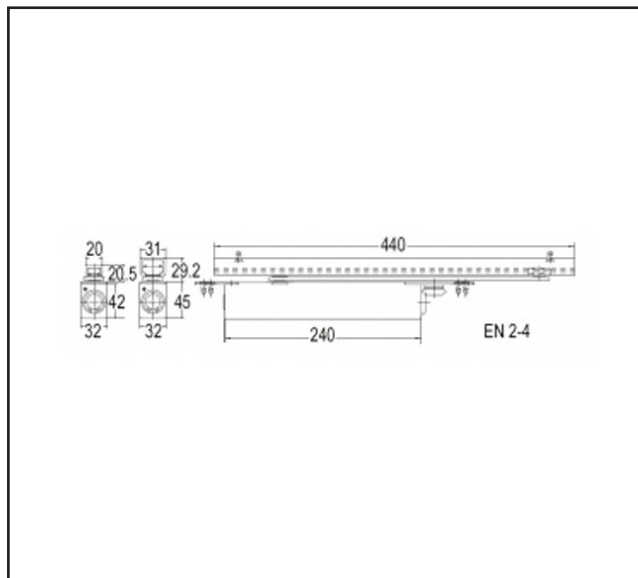

520.0470.11

GEZE BOXER concealed door closer EN2-4

Product Specification

An integrated concealed door closer that fits discreetly into the top of the door, with the guide rail fitting into the frame. Completely concealed when the door is closed, this closer offers better resistance to interference and vandalism whilst easily meeting the new Disability Discrimination Act recommendations when correctly fitted.

Specification

Colour	Silver Effect
Power	EN2-4
Max Door Width	1100mm
Max Door Weight	130kg
Door Thickness	44mm
Adjustable Closing Force	Yes
Adjustable Closing Speed	Yes
DDA	DDA Compatible
Fire Tested	FD60

Geze free swinging floor pivot

Product Specification

Specification

Colour	Silver
Size	90 x 44mm

520.9344.11

Geze Double Action armset

Product Specification

12mm Guide Rail