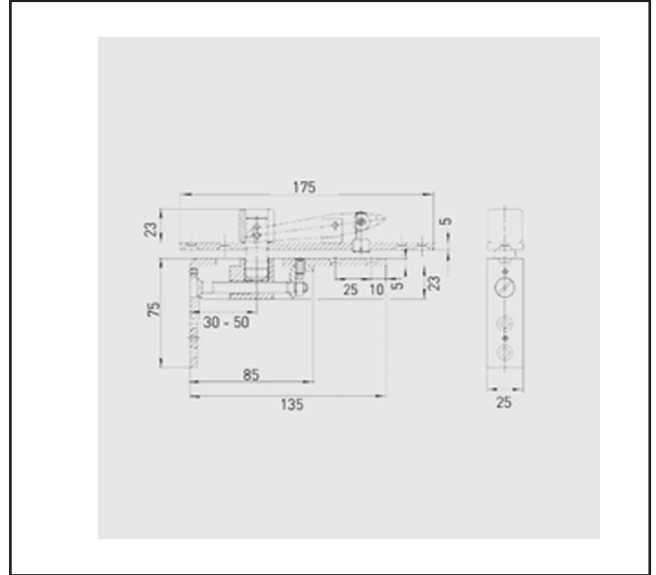

520.0470.11

GEZE BOXER concealed door closer EN2-4

Product Specification

An integrated concealed door closer that fits discreetly into the top of the door, with the guide rail fitting into the frame. Completely concealed when the door is closed, this closer offers better resistance to interference and vandalism whilst easily meeting the new Disability Discrimination Act recommendations when correctly fitted.

530.6371.11

Geze Top Centre

Product Specification

Pivot pin 43 mm

Type B top centre complete for double action wood doors

Adjustable pivot hinge for double-action doors

Specification

Colour	Silver

Geze free swinging floor pivot

Product Specification

Specification

Colour	Silver
Size	90 x 44mm

520.9344.11

Geze Double Action armset

Product Specification

12mm Guide Rail