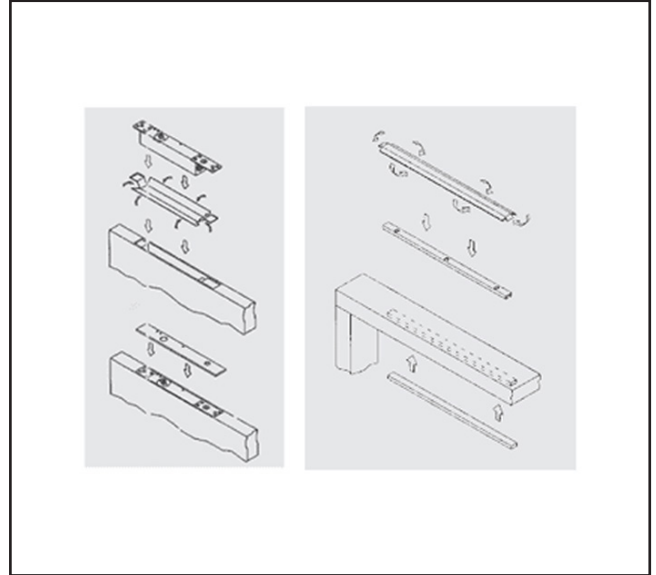

520.1037.18

Geze Boxer Fire pack

Product Specification

For fire door applications:- GEZE intumescent packs must be used in accordance with the Certifire certificate CF 242.
Intumescent fire pack to suit EN 2-4 mechanism

Specification

Colour	Black