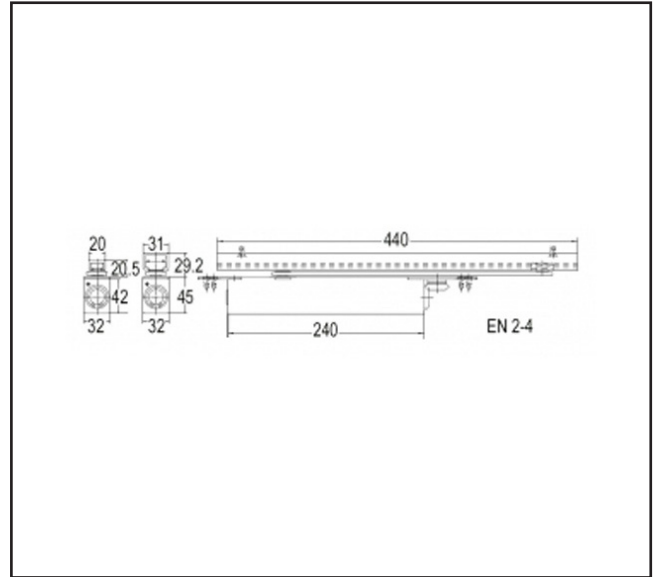

# 520.3700.11

GEZE BOXER concealed door closer EN2-4 and Fire Pack

### Specification

Colour	Silver Effect
Power	EN2-4
Max Door Width	1100mm
Max Door Weight	130kg
Door Thickness	44mm
Adjustable Closing Force	Yes
Adjustable Closing Speed	Yes
DDA	DDA Compatible
Fire Tested	FD60