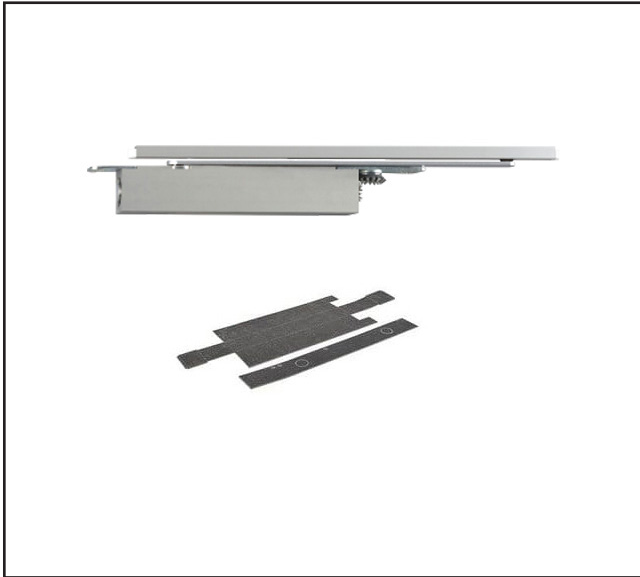

# 520.3700.11

GEZE BOXER concealed door closer EN2-4 and Fire Pack

## Product Specification

An integrated concealed door closer that fits discreetly into the top of the door, with the guide rail fitting into the frame. Completely concealed when the door is closed, this closer offers better resistance to interference and vandalism whilst easily meeting the new Disability Discrimination Act recommendations when correctly fitted.

### Specification

Colour	Silver Effect
Power	EN2-4
Max Door Width	1100mm
Max Door Weight	130kg
Door Thickness	44mm
Adjustable Closing Force	Yes
Adjustable Closing Speed	Yes
DDA	DDA Compatible
Fire Tested	FD60