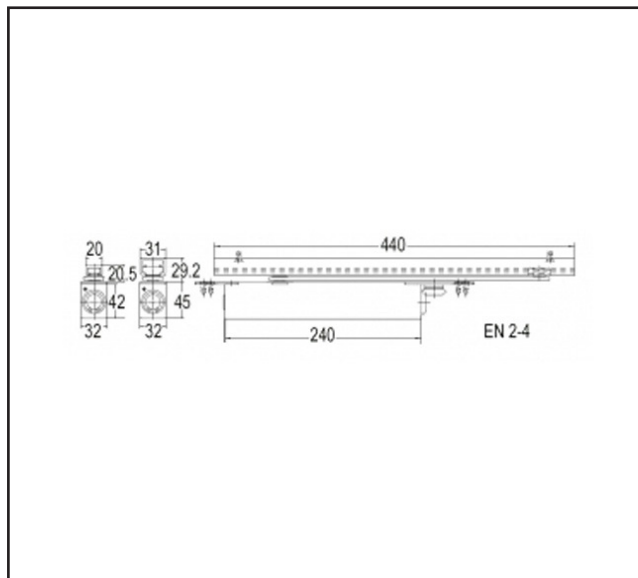

# 520.0470.11

GEZE BOXER concealed door closer EN2-4

## Specification

Colour	Silver Effect
Power	EN2-4
Max Door Width	1100mm
Max Door Weight	130kg
Door Thickness	44mm
Adjustable Closing Force	Yes
Adjustable Closing Speed	Yes
DDA	DDA Compatible
Fire Tested	FD60