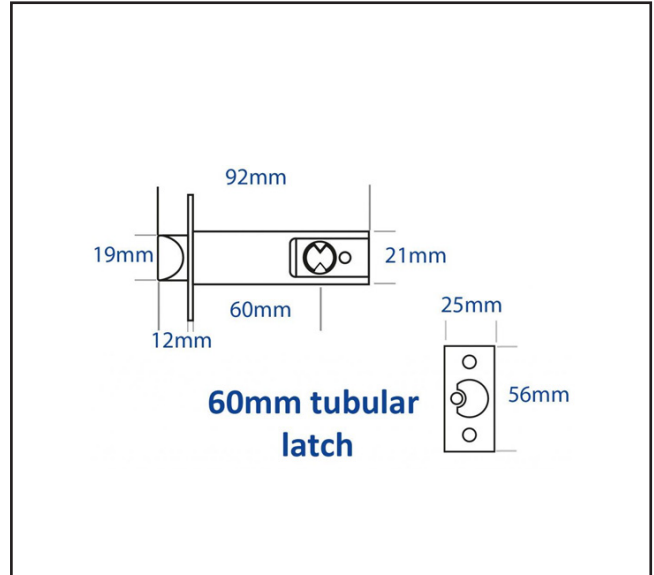

620.6500.05

Borglocks BL2021 – Digital Lock with Back to Back Keypads

Product Specification

The BL2021 is one of our entry level models making up the 2000 series range. This particular variant comes fitted with keypads both sides, requiring a code to both enter and exit for situations where traffic flow can come from either side.

Each keypad comes with independent coding chambers, allowing different codes on either side should this be required. Each have over 8000 combinations and are independantly cycle tested to 50,000 operations.

This lock comes with a anti-thrust tubular latch that comes in three different sizes: the 50mm, the 60mm and 70mm backsets.

This model is ideal for light duty, access control solutions and is suited for internal wooden or composite doors

Specification

Brand	Borg Locks
Finish	Satin Chrome
Lock Type	Digital Lock
Backset	60mm
Handed	Non-handed

For more information please contact

01451 824110 | sales@wellinguk.com | www.wellinguk.com

Welling Ironmongery Ltd, Unit R1, Bourton Industrial Park, Bourton on the Water GL54 2HQ