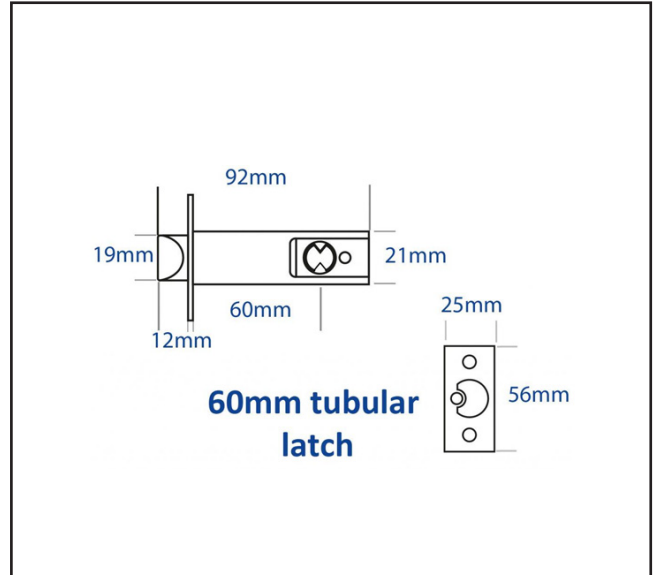

## Product Specification

The BL2021 is one of our entry level models making up the 2000 series range. This particular variant comes fitted with keypads both sides, requiring a code to both enter and exit for situations where traffic flow can come from either side.

This lock comes with a anti-thrust tubular latch that comes in three different sizes: the 50mm, the 60mm and 70mm backsets.

This model is ideal for light duty, access control solutions and is suited for internal wooden or composite doors