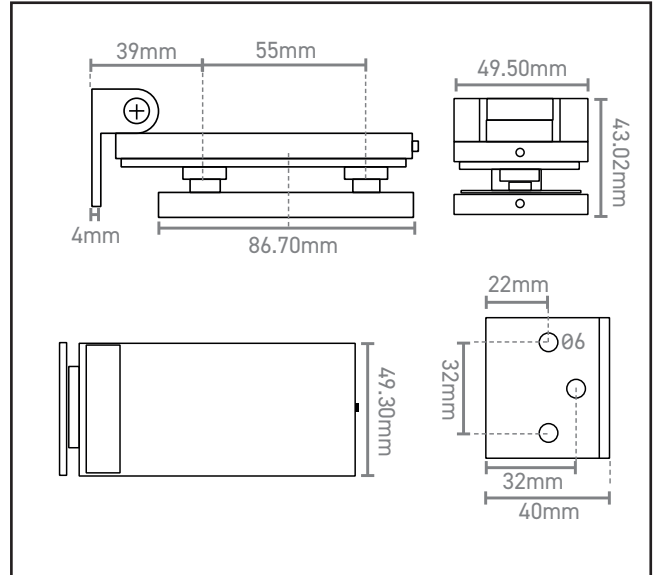

570.0032.01

Glass Door Frame Hinge - Rebated Frame

Product Specification

Glass Door Frame Hinge
Rebated Frame

Specification

Finish	Satin Stainless Steel
Max Door Width	1000mm (with 2 hinges)
Max Door Weight	55kg (with 2 hinges)
Sold as	Each