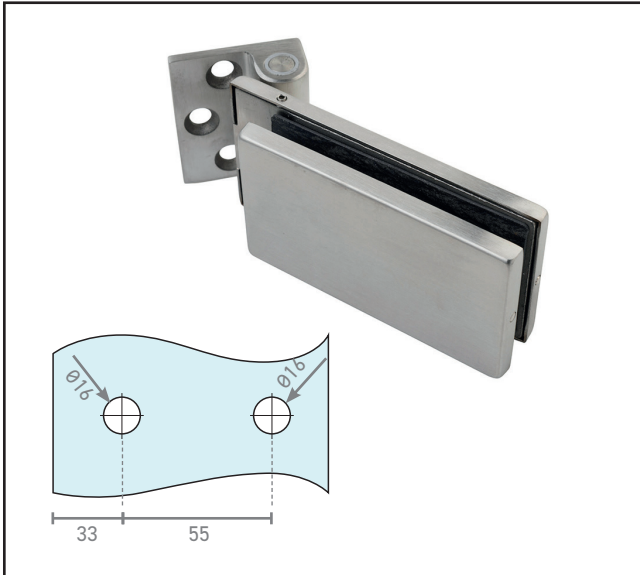

570.0032.01

Glass Door Frame Hinge - Rebated Frame

Product Specification

Glass Door Frame Hinge
Rebated Frame

Specification

Finish	Satin Stainless Steel
Max Door Width	1000mm (with 2 hinges)
Max Door Weight	55kg (with 2 hinges)
Sold as	Each