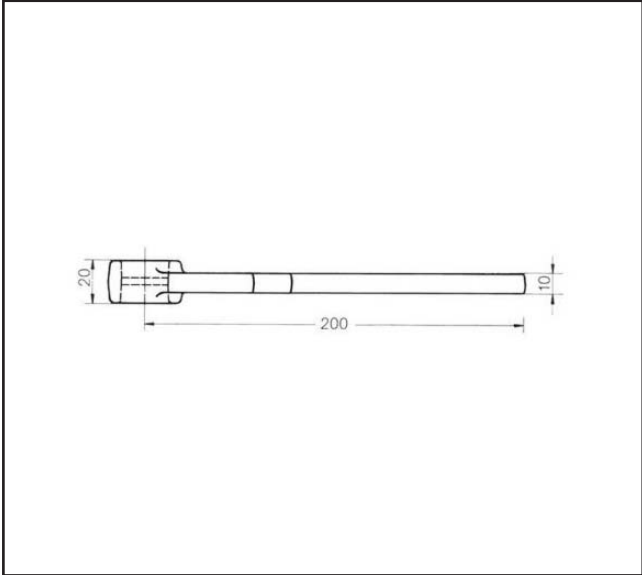

530.0056.01

Dorma Single Action Offset Door Strap – Bottom of Door – 7411/56

Making Ironmongery Easy

Product Specification

The DORMA Single Action Strap is suitable for use with the BTS75 and BTS80 Floor Springs. The zinc door strap is a screw-in type and is designed for use with BTS floor springs with a 36mm offset. Drop forged steel, zinc-plated

Specification

Brand	Dorma
Handing	Non - Handed
Max Door Weight	2500mm
Max Door Width	100kg
Action	Single Action
Finish	Zinc Plated

For more information please contact

01451 824110 | sales@wellinguk.com | www.wellinguk.com