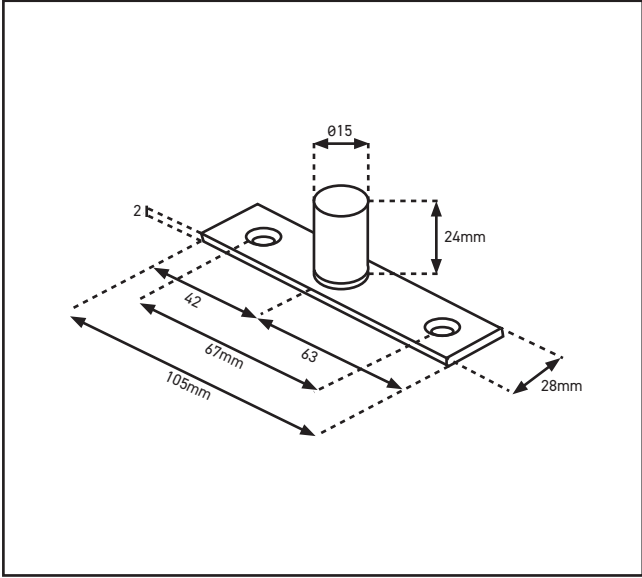

# 570.9008.76

Top Pivot on Flat Plate

Making Ironmongery Easy

## Product Specification

Top pivot on flat face fixed plate