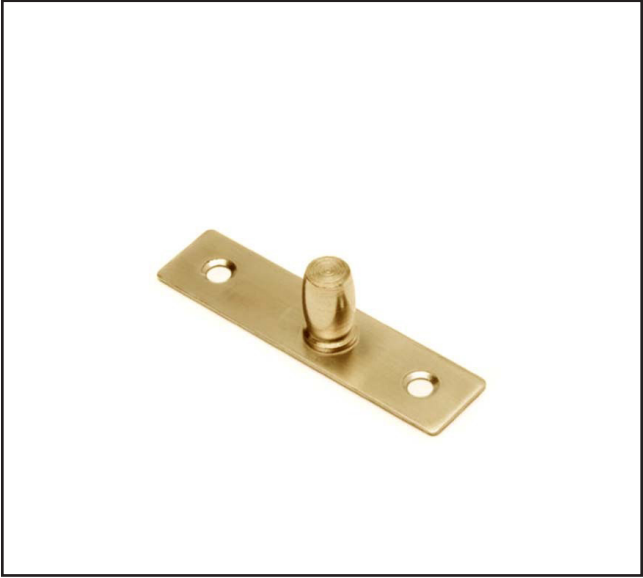

# 570.9008.76

Top Pivot on Flat Plate

Making Ironmongery Easy

## Product Specification

Top pivot on flat face fixed plate