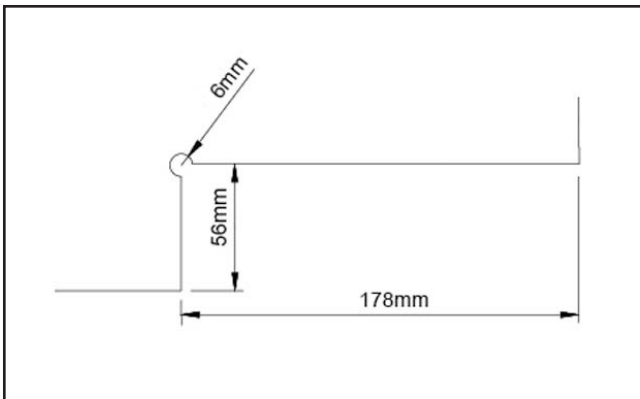

570.5060.01

Hydraulic Patch Fitting - Bottom - Hold Open

Specification

Finish	Satin Stainless Steel
Glass Thickness	10-12mm
Max Door Width	1000mm
Max Door Weight	100kg
Hold Open	Yes
Opening Angle	150 degrees
Sold as	Each