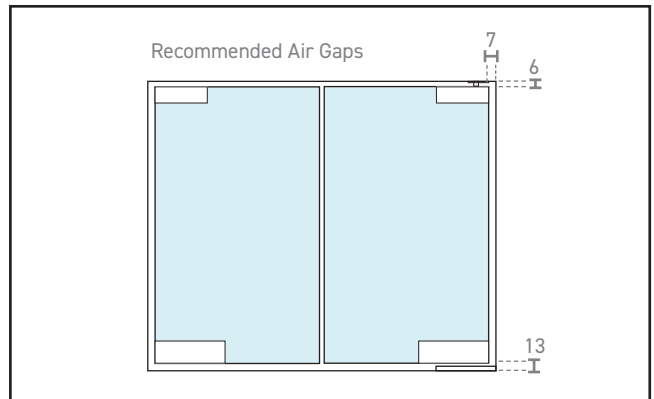

570.5060.01

Hydraulic Patch Fitting - Bottom - Hold Open

Specification

Finish	Satin Stainless Steel
Glass Thickness	10-12mm
Max Door Width	1000mm
Max Door Weight	100kg
Hold Open	Yes
Opening Angle	150 degrees
Sold as	Each