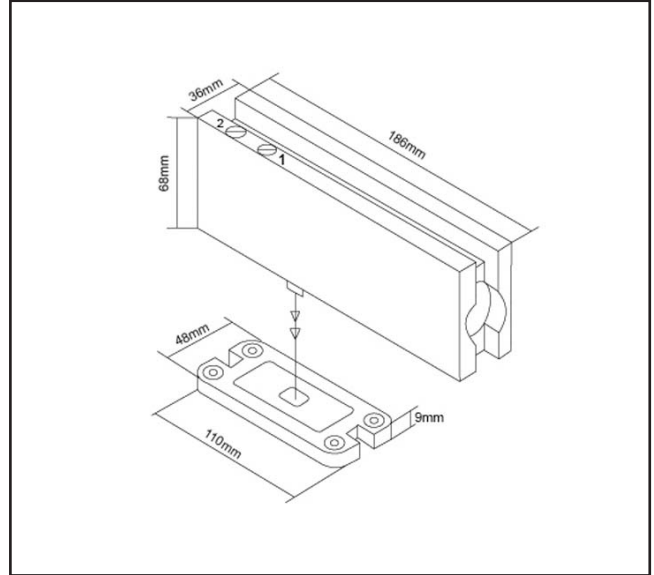

570.5060.01

Hydraulic Patch Fitting - Bottom - Hold Open

Specification

Finish	Satin Stainless Steel
Glass Thickness	10-12mm
Max Door Width	1000mm
Max Door Weight	100kg
Hold Open	Yes
Opening Angle	150 degrees
Sold as	Each