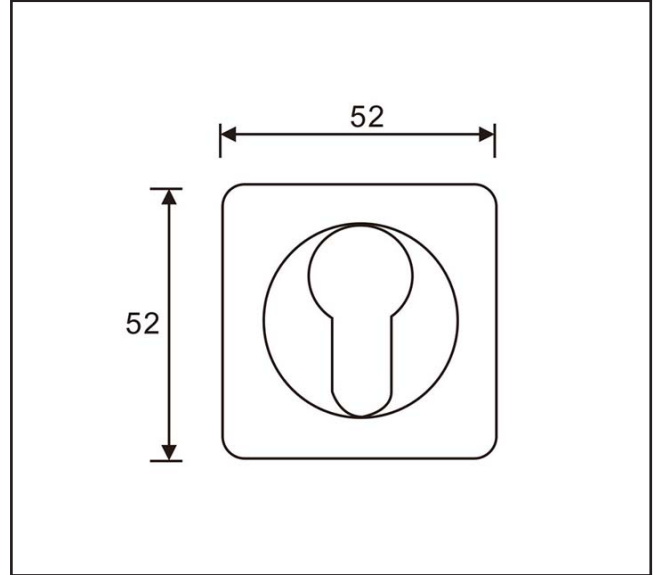

410.0200.05

LIVELY - T200 Euro Profile Escutcheon

Product Specification

Specification

Finish	Satin Chrome
Rose Square	52mm

For more information please contact

01451 824110 | sales@wellinguk.com | www.wellinguk.com