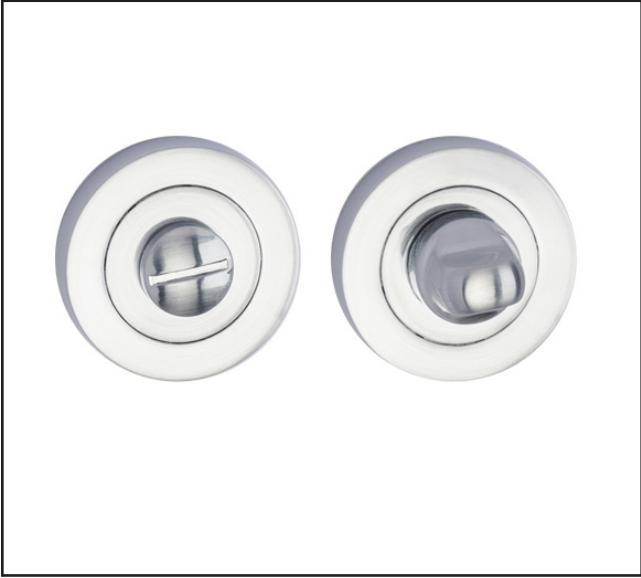

400.0070.05

LIVELY - T70 Bathroom Turn & Release

Product Specification

Specification

Finish	Satin Chrome
Rose Dia	52mm