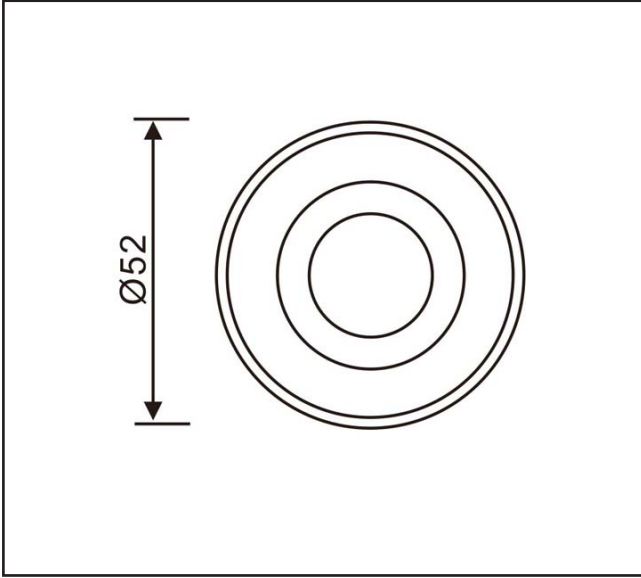

400.0070.05

LIVELY - T70 Bathroom Turn & Release

Product Specification

Specification

Finish	Satin Chrome
Rose Dia	52mm