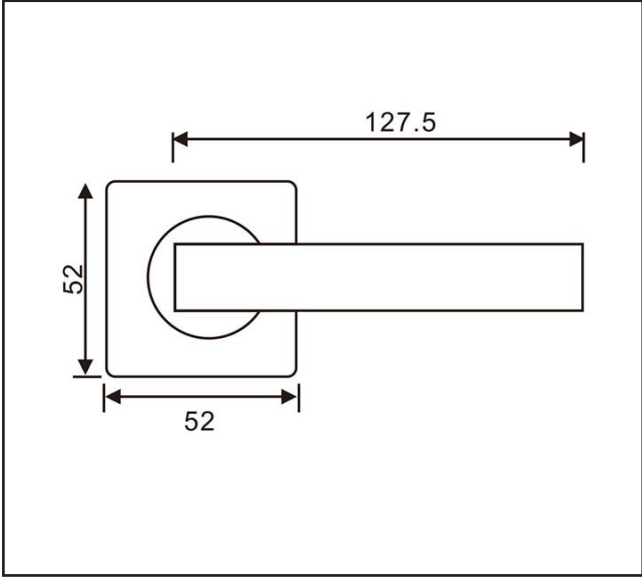

# 370.3501.39

LIVELY - T3501 - Lever Handle on Rose

## Product Specification

### Specification

Finish	Matt Black
Rose Square	52mm

For more information please contact

01451 824110 | sales@wellinguk.com | www.wellinguk.com

Welling Ironmongery Ltd, Unit R1, Bourton Industrial Park, Bourton on the Water GL54 2HQ