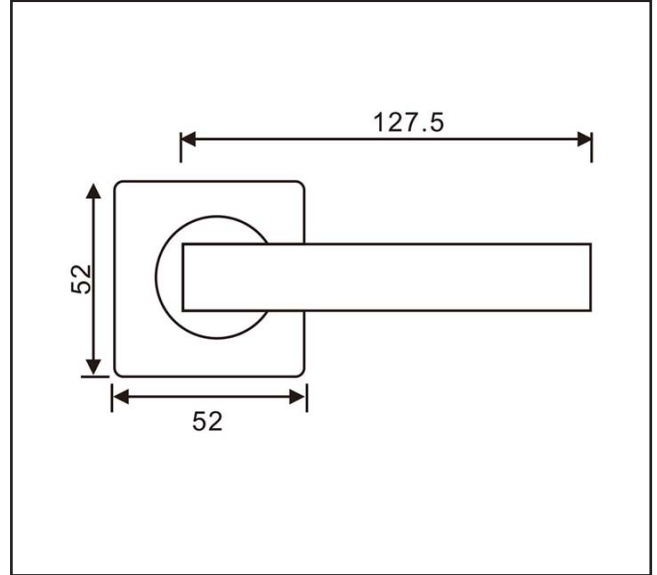

370.3501.05

LIVELY - T3501 - Lever Handle on Rose

Product Specification

Specification

Finish	Satin Chrome
Rose Square	52mm

For more information please contact

01451 824110 | sales@wellinguk.com | www.wellinguk.com