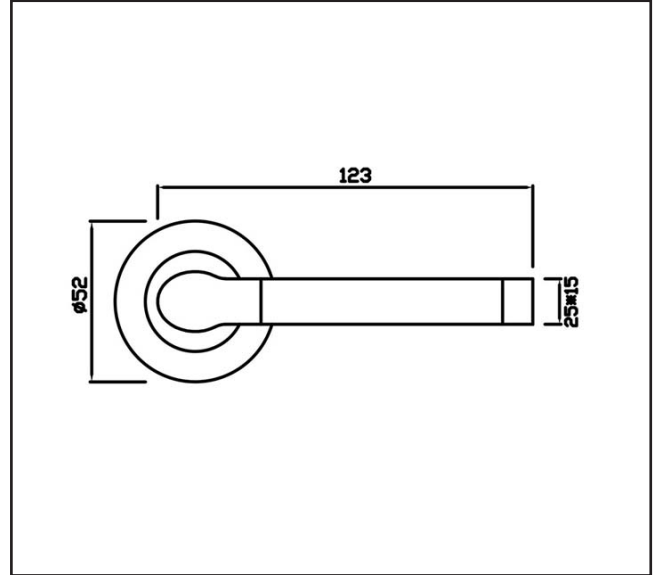

370.3402.08

LIVELY - T3402 - Lever Handle on Rose

Product Specification

Specification

Finish	Dual Finish - Polished Chrome / Satin Nickle
Rose Dia	52mm

For more information please contact

01451 824110 | sales@wellinguk.com | www.wellinguk.com